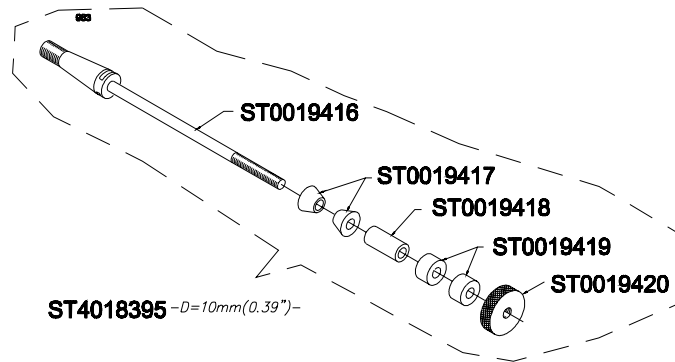

Motorcycle Adapter

Motorcycle Adapter