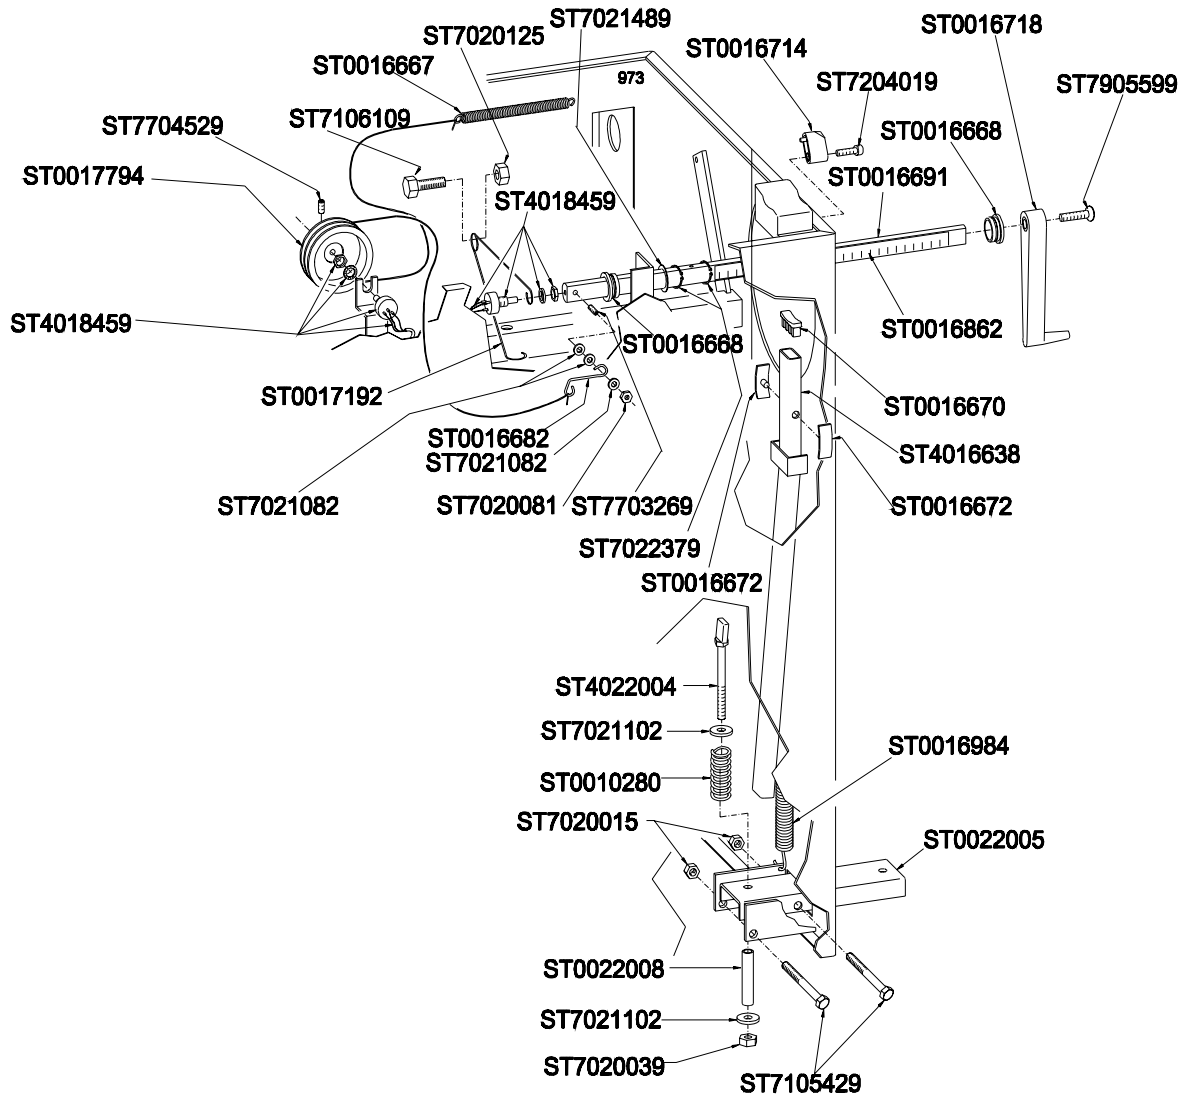

EQUIPMENT SERVICE ON SITE

SNAP-ON

EEWB103A

# Base and Weight Tray