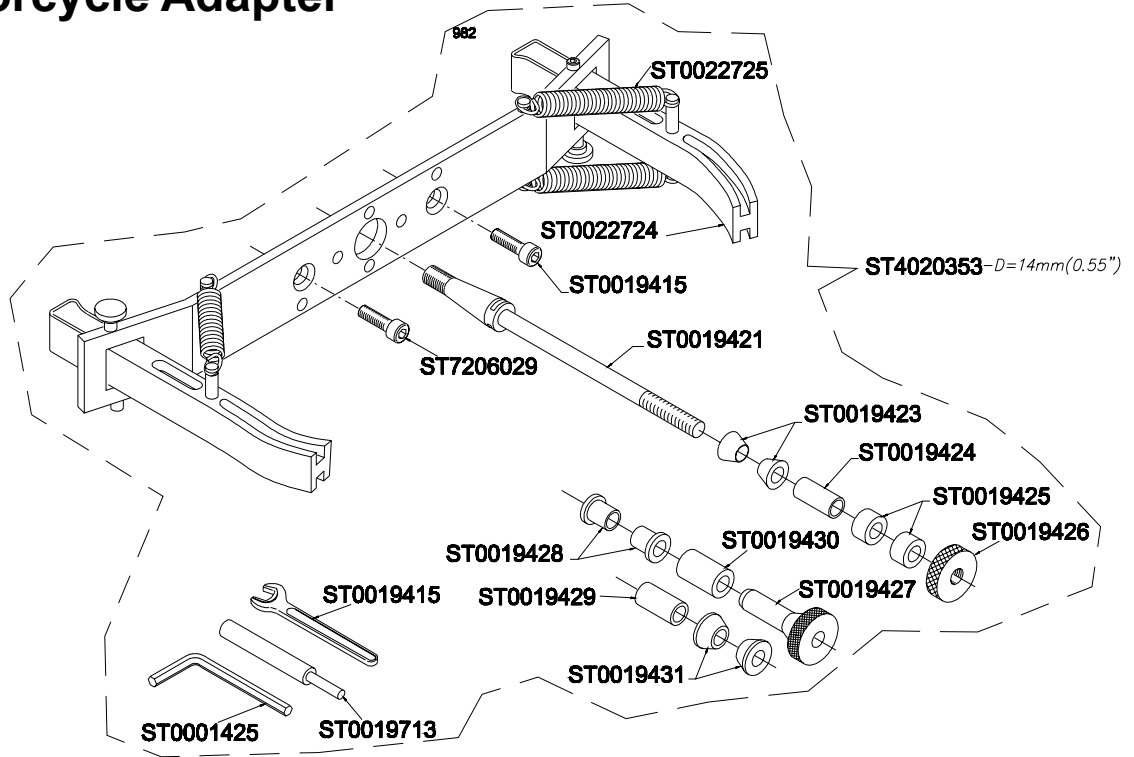

Motorcycle Adapter

Motorcycle Adapter