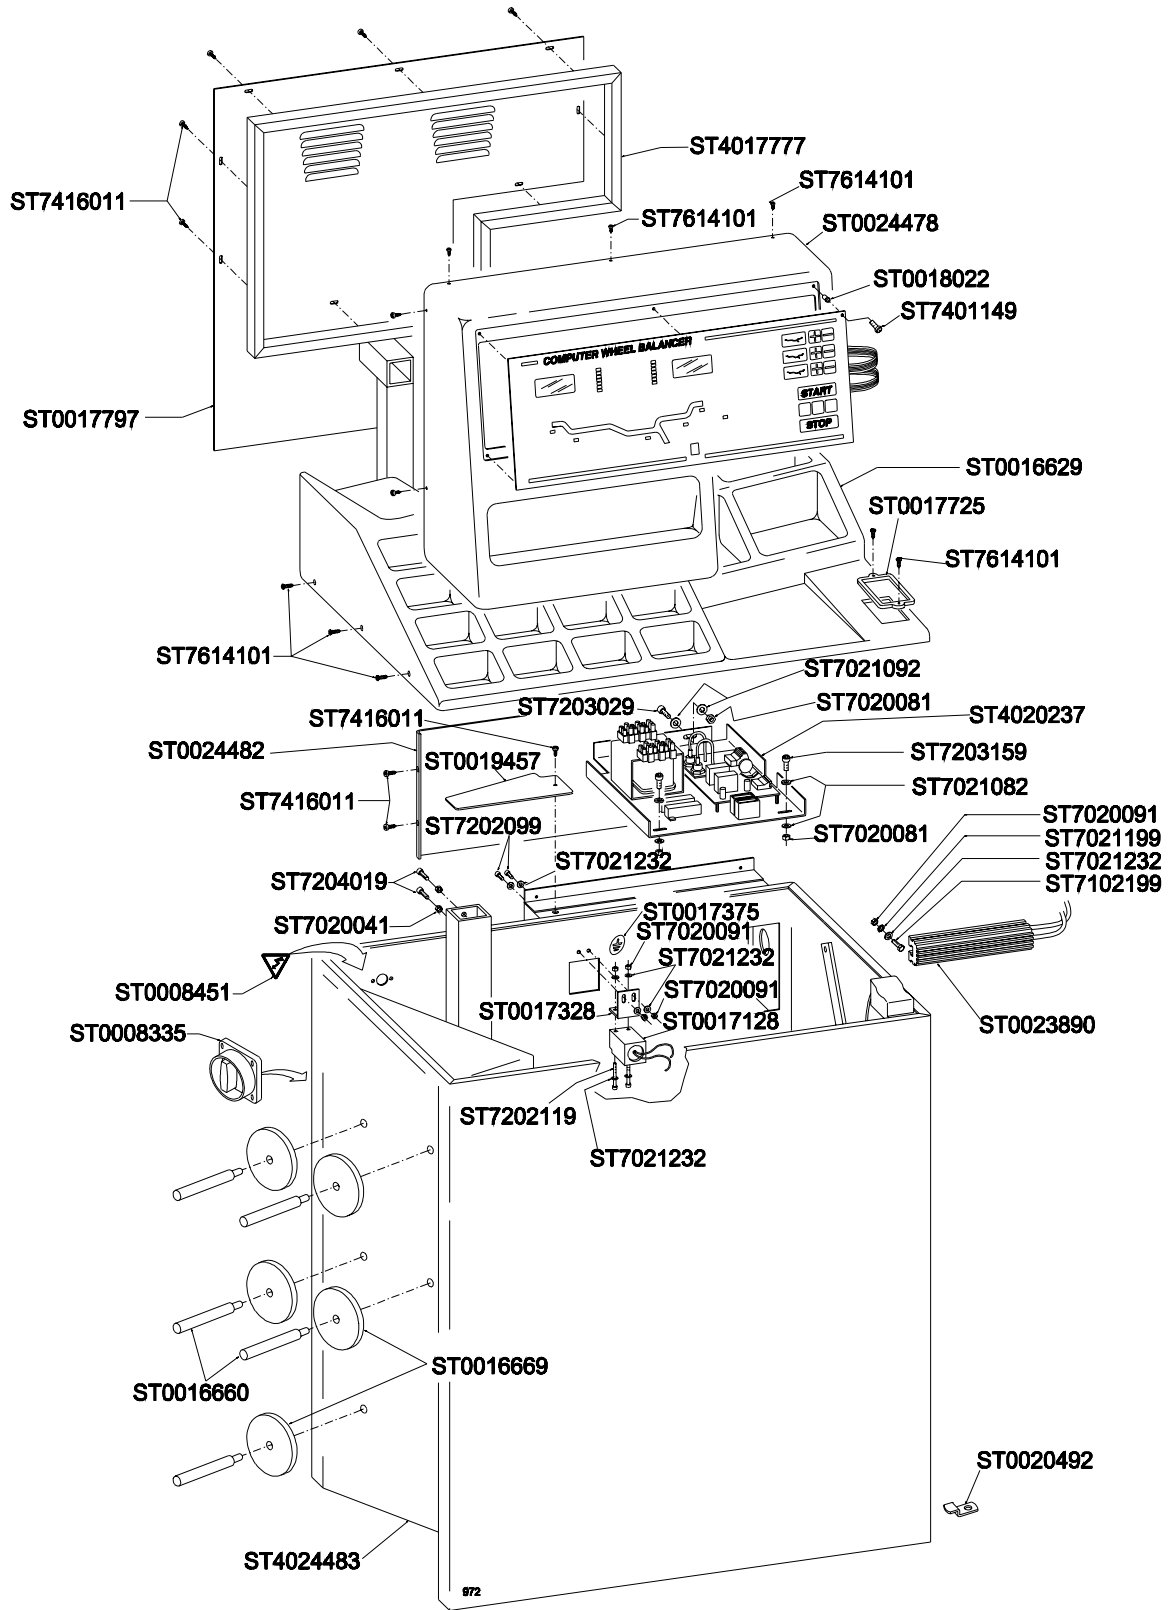

EQUIPMENT SERVICE ON SITE

SNAP-ON

EEWB103A

# Base and Weight Tray