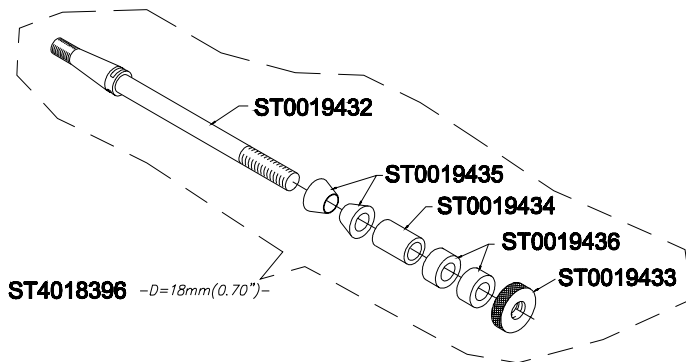

Motorcycle Adapter

Motorcycle Adapter