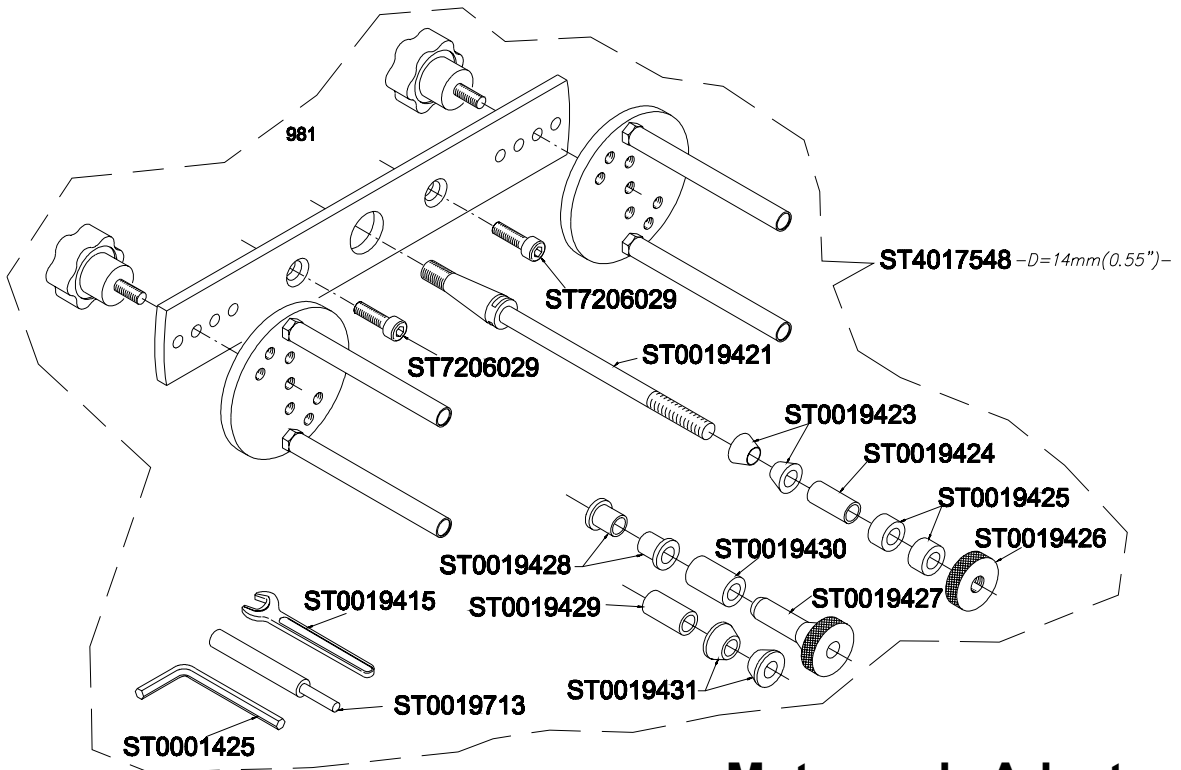

Large Truck Cone Set

Motorcycle Adapter