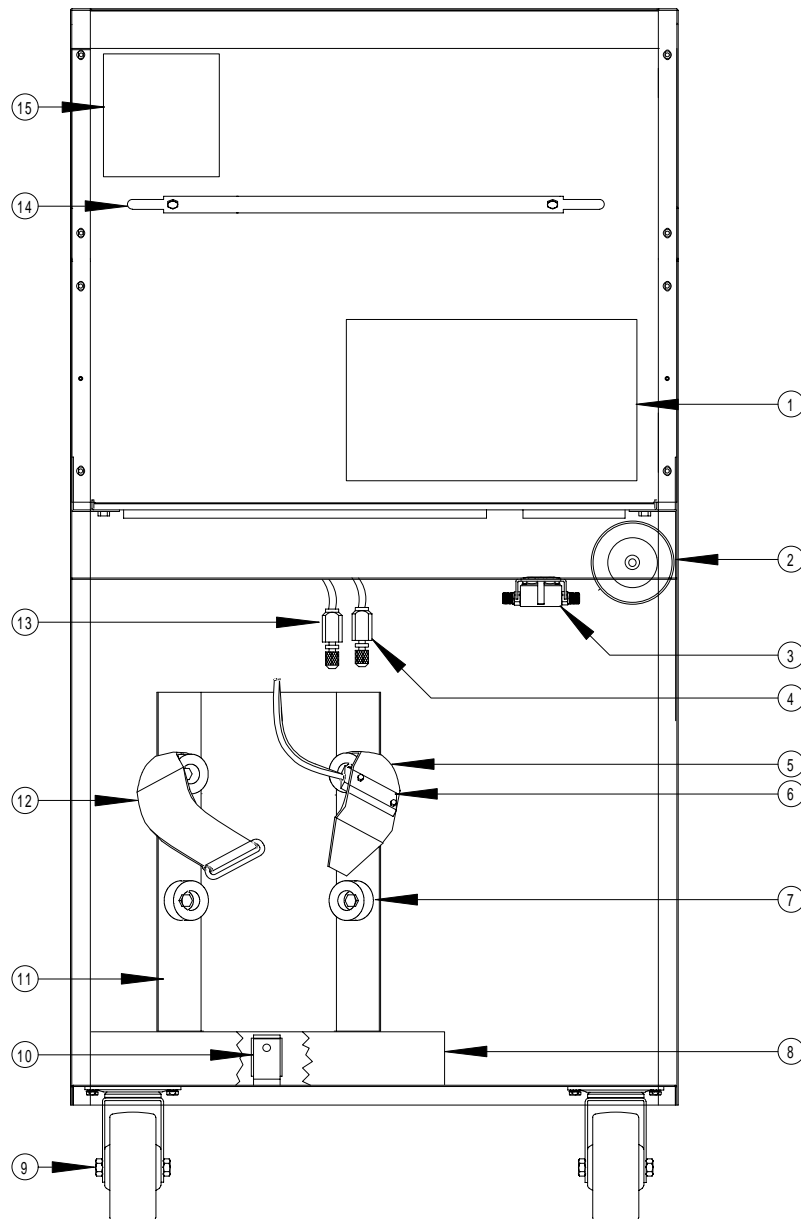

Serial # Location - Back side in front of scale assembly.

Example:

NS: NOT SHOWN IN PICTORIAL

FRONT VIEW

ITEM	DESCRIPTION	PART NUMBER	ITEM	DESCRIPTION	PART NUMBER
1	Envelope, Clear	4211-0001-01	8a	Label, MRC Panel	EAL0033C00A
2	Board, Display/Control	7001-2283-02	8b	Label, ACT Panel	EAL0034C00A
2a	Display, LCD	0527-0008-01	9	Beeper, Alarm	0316-0205-01
3a	Cabinet, Upper MRC	EAA0015C00A	10a	Plastic Separator Assy.	See Page 4-12
3b	Cabinet, Upper ACT	EAA0020C00A	10b	Metal Separator Assy.	See Page 4-13
4	Switch, On/Off	1922-0118-01	11	Label, Service Maint.	EAL0035C00A
5a	Label, MRC-312	0682-1084-01	12	Switch, Service Maint.	0764-0254-01
5b	Label, MRC-334	0682-1085-01	13a	Cap, R-12 End	4312-5007-01
5c	Label, ACT-3120	0682-1096-01	13b	Cap, R-134a End	4312-5010-01
5d	Label, ACT-3340	0682-1095-01	13c	Nipple, Bulkhead R-12	0647-0284-01
6a	Cabinet, Lower MRC	EASC021A00A	13d	Nipple, Bulkhead R-134	0647-0286-01
6b	Cabinet, Lower ACT	EASE021A00A	14a	Indicator, Moisture	7009-2105-02
7	Caster, with Brake	3645-0055-02	14b	Indicator Kit. Moisture	EAK0016C00A

BACK VIEW

ITEM	DESCRIPTION	PART NUMBER	ITEM	DESCRIPTION	PART NUMBER
1	Label, Warnings	EAK0066C00A	8	Guard, Scale	EASC035C00A
2a	Kit, R-12 Master Filter	EAK0030C01AB	9	Caster w/o Brake	3645-0055-01
2b	Kit, R-134 Master Filter	EAK0030C02AB	10	Load Cell Assy.	7009-2446-01
2c	Strap, Velcro	0424-0807-01	11	Scale Assy.	7009-2456-01
3a	Indicator, Moisture	7009-2105-02	a	Plate, ,Scale Top	7003-0727-01
3b	Kit, Moisture Indicator	EAK0016C00A	12	Strap, Tank Velcro LF	0424-0805-01
4a	Hose, R-12 RED	3988-0303-02	13a	Hose, R-12 BLUE	3988-0304-04
4b	Valve, Anti-Blow Back	4719-0055-01	13b	Valve, Anti-Blow Back	4719-0055-01
4c	Hose, R-134a RED	3988-0284-02	13c	Hose, R-134a BLUE	3988-0285-04
4d	Valve, Anti-Blow Back	4719-0055-02	13d	Valve, Anti-Blow Back	4719-0055-02
5	Strap, Tank Velcro RT	0424-0806-02	14	Hanger, AC Cord	7012-1369-01
6	Sensor, Temperature	7009-2405-01	15	Label, Oil Change	EAL0038C00A
7	Rubber, Foot	1489-0017-01			