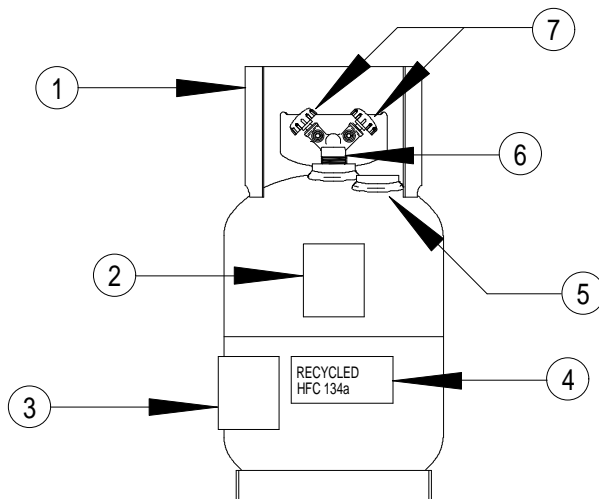

RECOVERY TANK

ITEM	DESCRIPTION	PART NUMBER	ITEM	DESCRIPTION	PART NUMBER
1a	Tank, R-12 Recovery	7009-2447-03	5	Plug, Tank	Not Available
1b	Tank, R-134a Recovery	7009-2447-01	6	Valve, Tank	Not Available
2	Label, Tank Use	EAL0036C00A	7	Knobs, Tank Valve	Not Available
3	Label, Valve	EAL0037C00A			
4a	Label, Recycled R-134a	EAL0138C00A			
4b	Label, Recycled R-12	EAL0137C00A