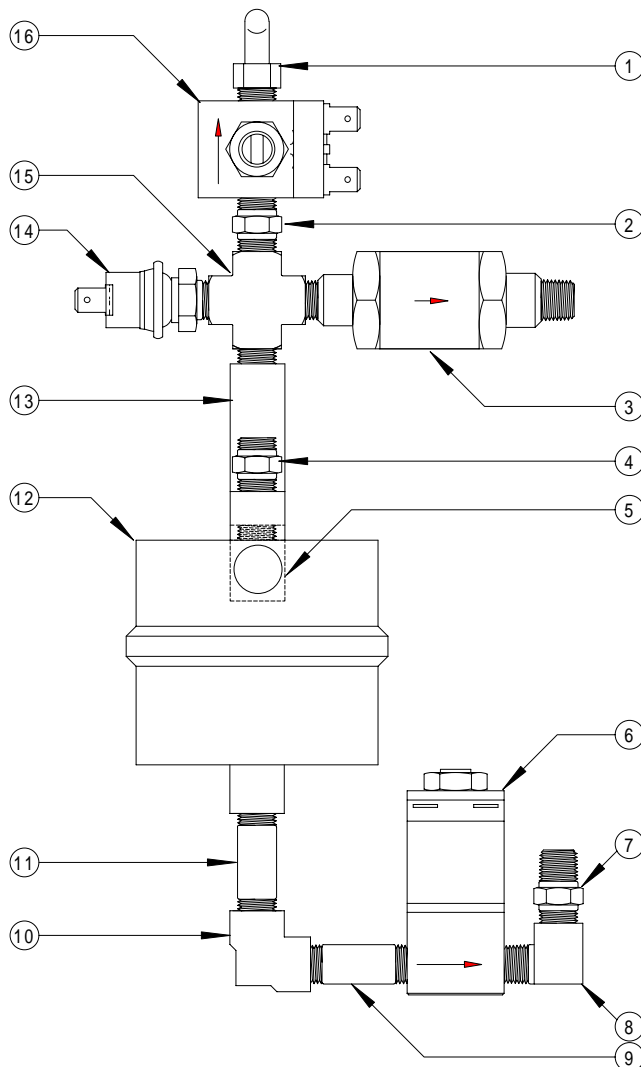

OIL SOLENOID ASSEMBLY

ITEM	DESCRIPTION	PART NUMBER
1	Elbow, Nylon Ribbed	0647-0108
2	Fitting, 1/8x1/8 Nipple	4982-0076-01
3	Valve, Check	4015-0029-01
4	Fitting, 1/8 nptx7/16 Tubo	0647-0206-01
5	Elbow, Street	0647-0044
6	Solenoid, Oil	0304-0054-01
7	Fitting, 1/8 nptx7/16 Tubo	0647-0206-01
8	Elbow, Street	0647-0044
9	Fitting, 1/8x1-1/2 Nipple	0647-0192-01
10	Elbow, 1/8 Female	0647-0300-01
11	Fitting, 1/8x1-1/2 Nipple	0647-0192-01
12	Separator, Oil	0111-0907-01
13	Fitting, 1/8x2-1/2 Nipple	4982-0075-01
14	Switch, High Pressure	0549-0036-01
15	Fitting, 1/8 Fem. Cross	0647-0212-01
16	Solenoid, Vent	0304-0054-01