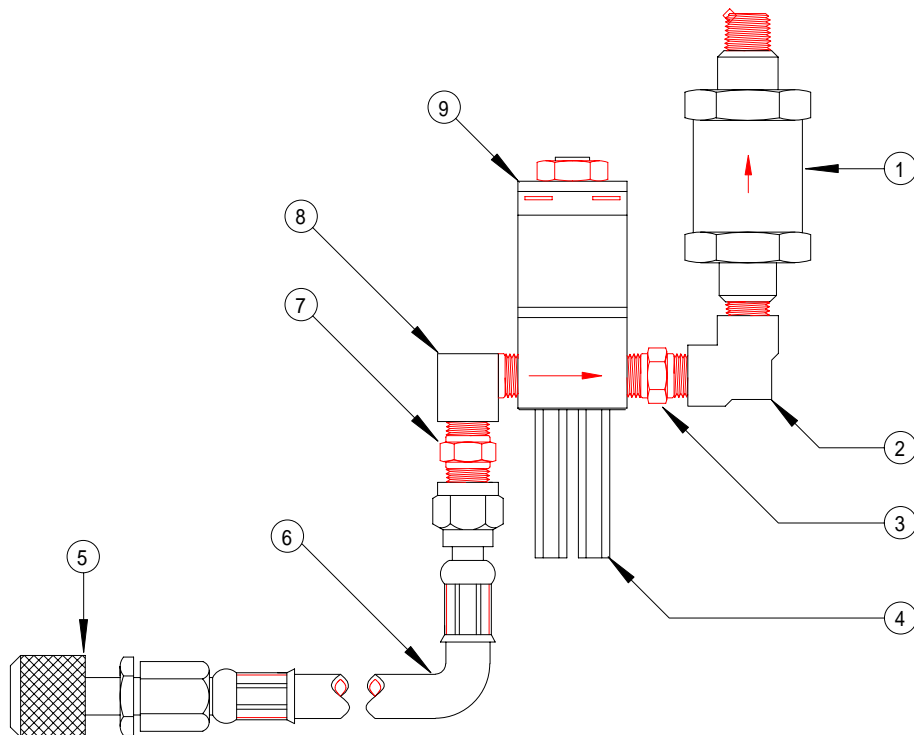

CHARGE SOLENOID ASSEMBLY

ITEM	DESCRIPTION	PART NUMBER	ITEM	DESCRIPTION	PART NUMBER
1	Valve, Check	4015-0029-01	6a	Hose, R-12 BLUE	3988-0304-04
2	Elbow, 1.8 Female	0647-0300-01	6b	Hose, R-134a BLUE	3988-0285-04
3	Fitting, 1/8x1/8 Nipple	4982-0076-01	7	Fitting, 1/8 npt x7/16 Tubo	0647-0206-01
4	Post, Solenoid Hex	0429-0039-09	8	Elbow, Street	0647-0044
5a	Valve, R-12 Anti-Blow Back	4719-0055-01	9	Solenoid, Charge	0304-0054-01
5b	Valve, R-134a Anti-Blow Back	4719-0055-02