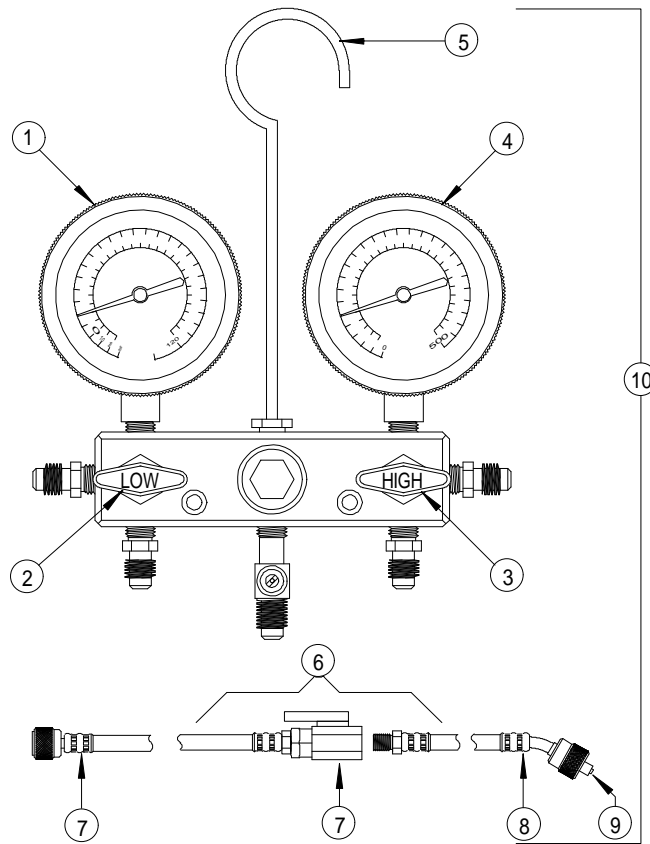

UNIWELD GAUGE SET (W/New Style Hoses)

ITEM	DESCRIPTION	PART NUMBER FOR R-12	PART NUMBER FOR R-134a
1	Gauge, Low Side	EAH0013C03A	EAH0014C08A
a	Bezel	EAH0013C07A	EAH0013C07A
2a	Handle Assy., Low	EAH0013C04A	EAH0013C04A
2b	Seat Assy.	EAH0014C04A	EAH0014C04A
2c	Seal Kit	EAK0017C00A	EAK0017C00A
3a	Handle Assy., High	EAH0013C05A	EAH0013C05A
3b	Seat Assy.	EAH0014C04A	EAH0014C04A
3c	Seal Kit	EAK0017C00A	EAK0017C00A
4	Gauge, High Side	EAH0013C02A	EAH0014C07A
a	Bezel	EAH0013C07A	EAH0013C07A
5	Hook & Nut Assy.	EAH0013C01A	EAH0013C01A
6a	Hose Assy. with Valve, Blue	EAH0013C10B	-
6b	Hose Assy. with Valve, Red	EAH0013C08B	-
6c	Hose Assy. with Valve, Yellow	EAH0013C09B	EAH0014C09B
7a	Hose, 65" Blue, with Valve	EAH0013C06B	-
7b	Hose, 72" Blue	-	EAH0014C11A
7c	Hose, 65" Red, with Valve	EAH0013C16B	-
7d	Hose, 72" Red	-	EAH0014C10A
7e	Hose, 65" Yellow, with Valve	EAH0013C15B	-
8a	Hose, 6" Blue	EAH0013C14B	-
8b	Hose, 6" Red	EAH0013C12B	-
8c	Hose, 6" Yellow	EAH0013C13B	EAH0014C05B
9	Kit, Hose Repair	EAK0053C01AB	EAK0053C02AB
10	Gauge Set W/Hoses	EAH0013C00A	EAH0014C01A