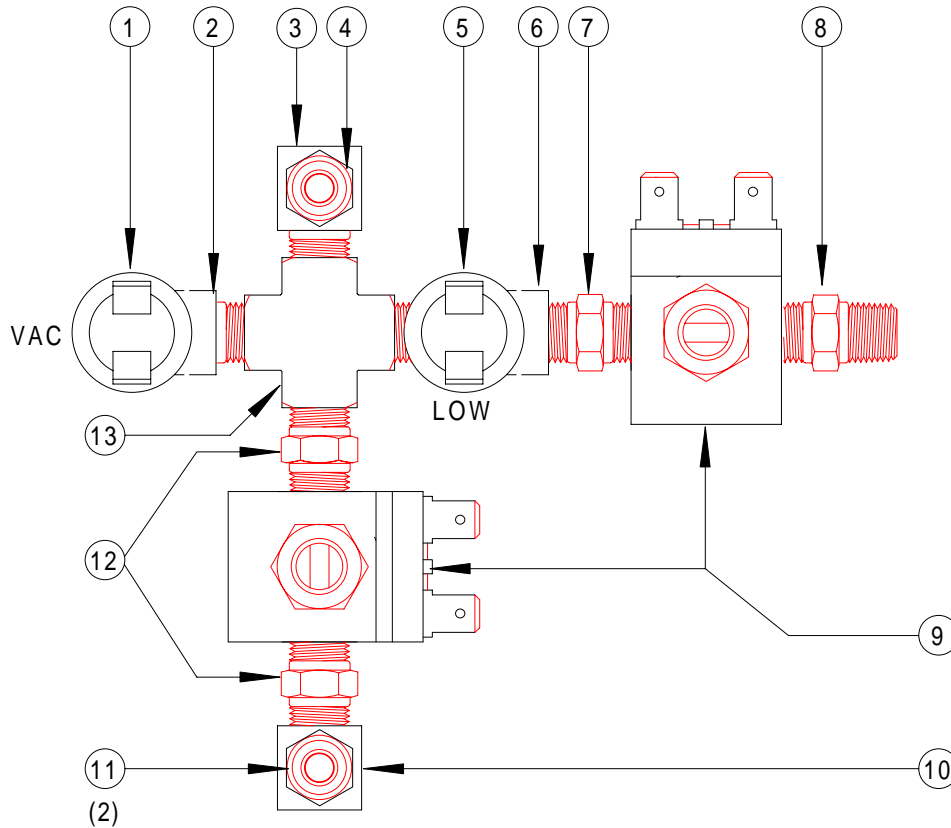

SEPARATOR/BYPASS SOLENOID ASSEMBLY

ITEM	DESCRIPTION	PART NUMBER	ITEM	DESCRIPTION	PART NUMBER
1	Switch, Vacuum	0549-0037-01	8	Fitting, 1/8 npt x7/16 Tubo	0647-0206-01
2	Elbow, Street	0647-0044	9a	Solenoid, Bypass (left)	0304-0054-01
3	Elbow, Street	0647-0044	9b	Solenoid, Separator (upper)	0304-0066-01
4	Fitting, 1/8 npt x7/16 Tubo	0647-0206-01	10	Fitting, 1/8 Tee	0647-0209-01
5	Switch, Low Pressure	0549-0035-01	11	Fitting, 1/8 npt x7/16 Tubo	0647-0206-01
6	Fitting, 1/8mx1/8f Tee	0647-0208-01	12	Fitting, 1/8x1/8 Nipple	4982-0076-01
7	Fitting, 1/8x1/8 Nipple	4982-0076-01	13	Fitting, 1/8 Fem. Cross	0647-0212-01