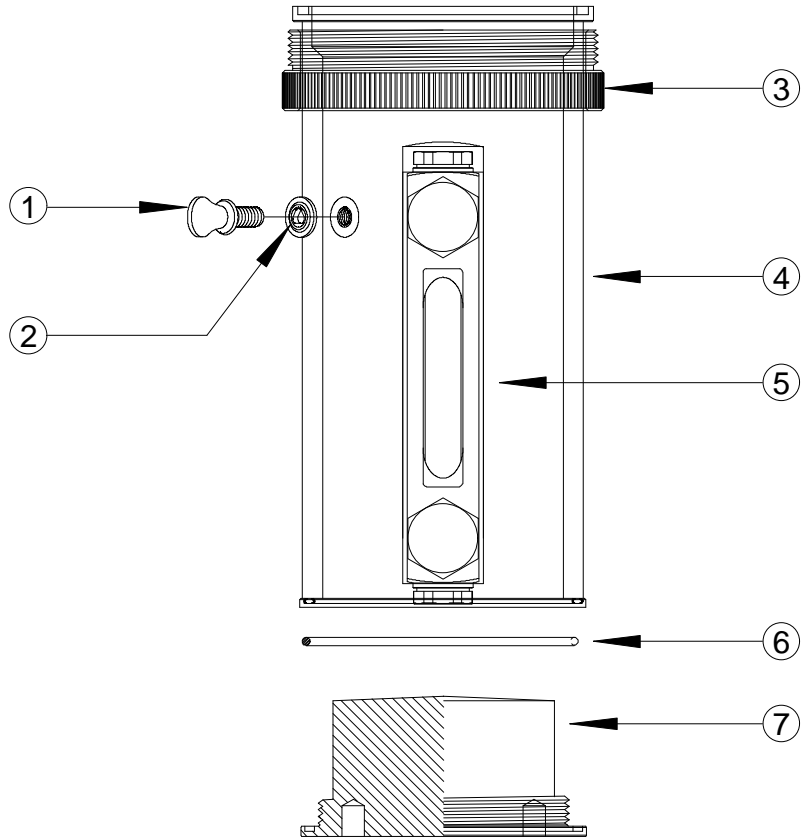

HOSES & TUBING

ITEM	DESCRIPTION	PART NUMBER	ITEM	DESCRIPTION	PART NUMBER
T1	Tube, Suction of Pump	EAH0002C00A	H1	Hose, R-12 BLUE Master Filter	EAH0011C00A
T2	Tube, Oil Return	EAH0003C00A	H1	Hose, R-134a BLUE Master Filter	EAH0012C00A
T3	Tube, Discharge of Pump	EAH0004C00A	H2	Hose, R-12 BLUE Master Filter	EAH0011C00A
T4	Tube, Charge	EAH0005C00A	H2	Hose, R-134a BLUE Master Filter	EAH0012C00A
T5	Tube, Vacuum	EAH0006C00A	H3	Hose, R-12 RED	3988-0303-02
T6	Tube, Separator	EAH0007C00A	H3	Hose, R-134a RED	3988-0284-02
T7	Tube, Input of Condenser	EAH0008C00A	H4	Hose, R-12 BLUE	3988-0304-04
T8	Tube, Output of Condenser	EAH0009C00A	H4	Hose, R-134a BLUE	3988-0285-04
T9	Tube, Output of Moisture Indicator	EAH0010C00A	H5	Hose, 48" Vent	0669-0229

PLASTIC SEPARATOR BOWL

ITEM	DESCRIPTION	PART NUMBER	ITEM	DESCRIPTION	PART NUMBER
1	Fitting, Adapter	0647-0221-01	4	Fitting, Inlet Diffuser	7024-0511-01
2	Bowl, Separator	0382-0009-02	5	Switch, Float	7009-2102-01
3	Tube, Separator Inlet	4982-0074-01			

METAL SEPARATOR BOWL

ITEM	DESCRIPTION	PART NUMBER	ITEM	DESCRIPTION	PART NUMBER
1	Thumbscrew	0938-0158-01	5	Gauge, Liquid Level	0330-0010-01
2	Washer	0400-5605-01	6	O-Ring, Bottom of Bowl	0617-0220-01
3	Ring, Mounting Bowl	0382-0512-01	7	Bowl, Bottom Cap	0382-0514-01
4	Bowl, Separator	0382-0513-01			