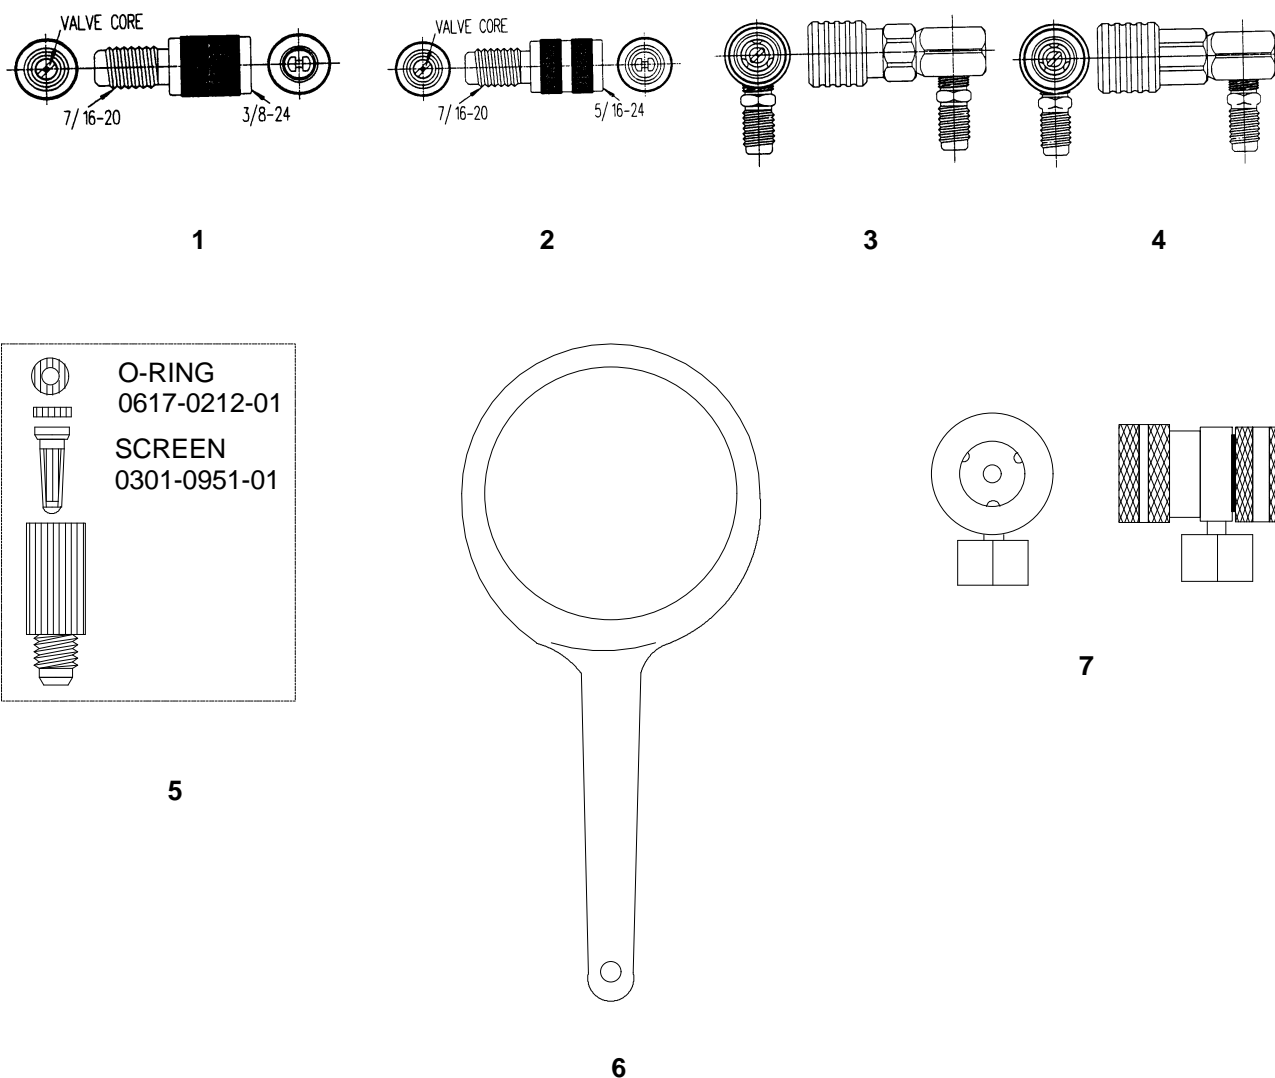

ACCESSORIES

ITEM	DESCRIPTION	PART NUMBER	ITEM	DESCRIPTION	PART NUMBER
1	GM Adapter	0647-0196-01	7a	R-134a Adapter, High	0647-0287-07
2	Ford Adapter	0647-0200-01	7b	R-134a Adapter, Low	0647-0287-08
3	Large GM Adapter	0647-0199-01	7c	Kit, O-Ring	EAK0027C00AS
4	GM/Ford	0647-0197-01	NS	Video Tape, MRC-312	0693-2011-01
5	Inline Filter, R-12	7009-2417-01	NS	Video Tape, MRC-334	0693-2012-01
5a	Inline Filter, R-134a	7009-2418-01	NS	Video Tape, ATC-3120	SS1324VHS
6	Wrench, Filter	0001-0067-01	NS	Video Tape, ATC-3340	SS1324VHS