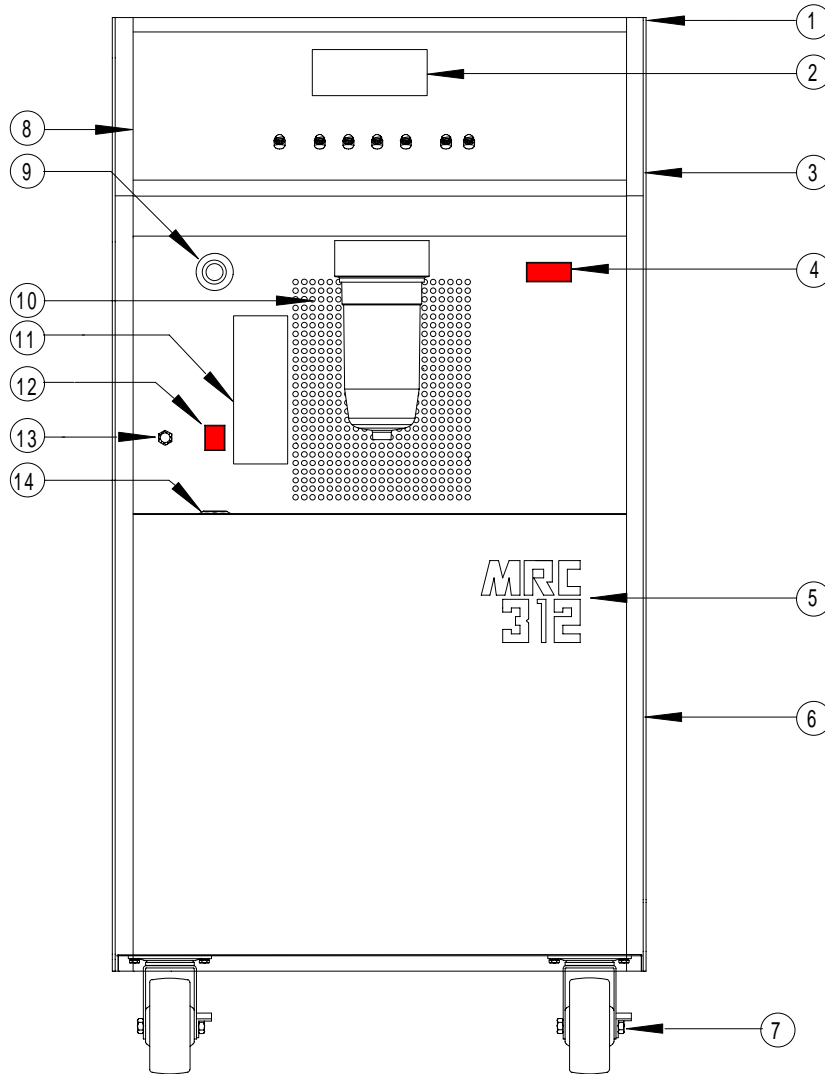

Serial # Location - Back side in front of scale assembly.

Example:

NS: NOT SHOWN IN PICTORIAL

FRONT VIEW

ITEM	DESCRIPTION	PART NUMBER	ITEM	DESCRIPTION	PART NUMBER
1	Envelope, Clear	4211-0001-01	8a	Label, MRC Panel	EAL0033C00A
2	Board, Display/Control	7001-2283-02	8b	Label, ACT Panel	EAL0034C00A
2a	Display, LCD	0527-0008-01	9	Beeper, Alarm	0316-0205-01
3a	Cabinet, Upper MRC	EAA0015C00A	10a	Plastic Separator Assy.	See Page 4-12
3b	Cabinet, Upper ACT	EAA0020C00A	10b	Metal Separator Assy.	See Page 4-13
4	Switch, On/Off	1922-0118-01	11	Label, Service Maint.	EAL0035C00A
5a	Label, MRC-312	0682-1084-01	12	Switch, Service Maint.	0764-0254-01
5b	Label, MRC-334	0682-1085-01	13a	Cap, R-12 End	4312-5007-01
5c	Label, ACT-3120	0682-1096-01	13b	Cap, R-134a End	4312-5010-01
5d	Label, ACT-3340	0682-1095-01	13c	Nipple, Bulkhead R-12	0647-0284-01
6a	Cabinet, Lower MRC	EASC021A00A	13d	Nipple, Bulkhead R-134	0647-0286-01
6b	Cabinet, Lower ACT	EASE021A00A	14a	Indicator, Moisture	7009-2105-02
7	Caster, with Brake	3645-0055-02	14b	Indicator Kit. Moisture	EAK0016C00A

PUMP COMPARTMENT

ITEM	DESCRIPTION	PART NUMBER	ITEM	DESCRIPTION	PART NUMBER
1	Cap Assy. Suppression	7009-2452-01	10b	Cord, AC Power	6001-0191-01
2	Tube Assy. (T6)	EAH0007C00A	11	Transformer, 24 Volt	0778-0486-01
3	Solenoid Assy, Vacuum	See Page 4-5	12	Solenoid Assy, Purge	See Page 4-6
4	Solenoid Assy. Oil	See Page 4-5	13	Solenoid Assy, Charge	See Page 4-7
5	Cap Assy. Suppression	7009-2452-01	14	Cap, Start	0303-0109-09
6	Board, Plumbing	7001-2284-01	15	Tube Assy. (T2)	EAH0003C00A
a	Fuse, 3 amp (F1)	0739-0103	16	Tube Assy. (T1)	EAH0002C00A
b	Fuse, 1 amp (F2)	0739-0008	17	Tube Assy. (T3)	EAH0004C00A
7	Relay, External Pump	0783-0352-01	18	Solenoid Assy, Separator/Bypass	See Page 4-8
8	Filter, 3 amp Line	0749-0219-01	19	Compressor Assy.	7009-2258-02
9a	Varistors (1)	7009-1320	NS	Condenser	0111-0706-01
9b	Varistors (2)	7009-1320-03	NS	Fan, Condenser	0587-0504
10a	Bushing, Heyco	2035-0008			