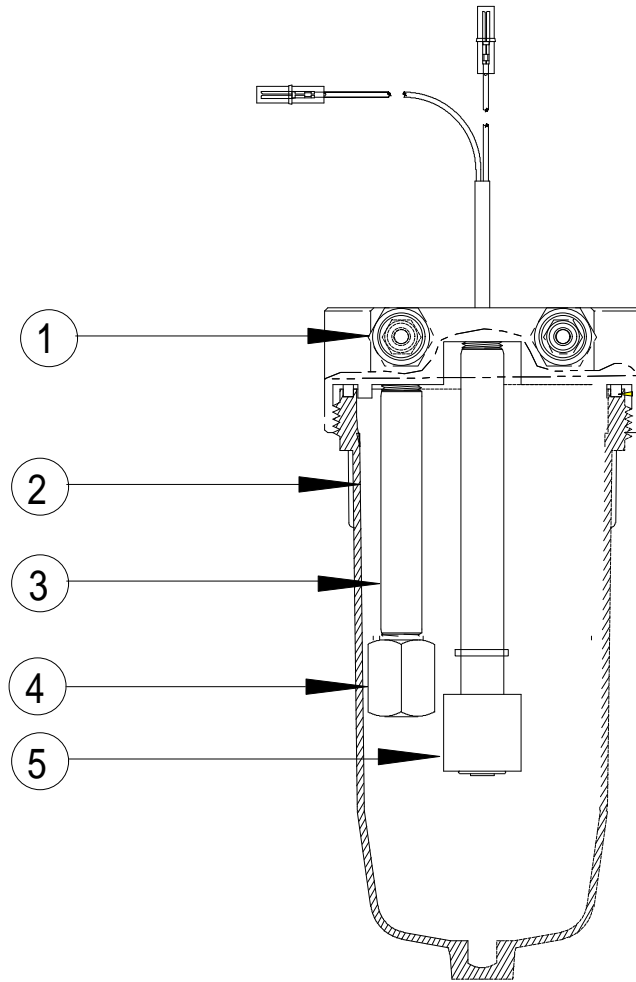

ACCESSORIES

ITEM	DESCRIPTION	PART NUMBER	ITEM	DESCRIPTION	PART NUMBER
1	GM Adapter	0647-0196-01	7a	R-134a Adapter, High	0647-0287-07
2	Ford Adapter	0647-0200-01	7b	R-134a Adapter, Low	0647-0287-08
3	Large GM Adapter	0647-0199-01	7c	Kit, O-Ring	EAK0027C00AS
4	GM/Ford	0647-0197-01	NS	Video Tape, MRC-312	0693-2011-01
5	Inline Filter, R-12	7009-2417-01	NS	Video Tape, MRC-334	0693-2012-01
5a	Inline Filter, R-134a	7009-2418-01	NS	Video Tape, ATC-3120	SS1324VHS
6	Wrench, Filter	0001-0067-01	NS	Video Tape, ATC-3340	SS1324VHS

HOSES & TUBING

ITEM	DESCRIPTION	PART NUMBER	ITEM	DESCRIPTION	PART NUMBER
T1	Tube, Suction of Pump	EAH0002C00A	H1	Hose, R-12 BLUE Master Filter	EAH0011C00A
T2	Tube, Oil Return	EAH0003C00A	H1	Hose, R-134a BLUE Master Filter	EAH0012C00A
T3	Tube, Discharge of Pump	EAH0004C00A	H2	Hose, R-12 BLUE Master Filter	EAH0011C00A
T4	Tube, Charge	EAH0005C00A	H2	Hose, R-134a BLUE Master Filter	EAH0012C00A
T5	Tube, Vacuum	EAH0006C00A	H3	Hose, R-12 RED	3988-0303-02
T6	Tube, Separator	EAH0007C00A	H3	Hose, R-134a RED	3988-0284-02
T7	Tube, Input of Condenser	EAH0008C00A	H4	Hose, R-12 BLUE	3988-0304-04
T8	Tube, Output of Condenser	EAH0009C00A	H4	Hose, R-134a BLUE	3988-0285-04
T9	Tube, Output of Moisture Indicator	EAH0010C00A	H5	Hose, 48" Vent	0669-0229

PLASTIC SEPARATOR BOWL

ITEM	DESCRIPTION	PART NUMBER	ITEM	DESCRIPTION	PART NUMBER
1	Fitting, Adapter	0647-0221-01	4	Fitting, Inlet Diffuser	7024-0511-01
2	Bowl, Separator	0382-0009-02	5	Switch, Float	7009-2102-01
3	Tube, Separator Inlet	4982-0074-01			

METAL SEPARATOR BOWL

ITEM	DESCRIPTION	PART NUMBER	ITEM	DESCRIPTION	PART NUMBER
1	Thumbscrew	0938-0158-01	5	Gauge, Liquid Level	0330-0010-01
2	Washer	0400-5605-01	6	O-Ring, Bottom of Bowl	0617-0220-01
3	Ring, Mounting Bowl	0382-0512-01	7	Bowl, Bottom Cap	0382-0514-01
4	Bowl, Separator	0382-0513-01			