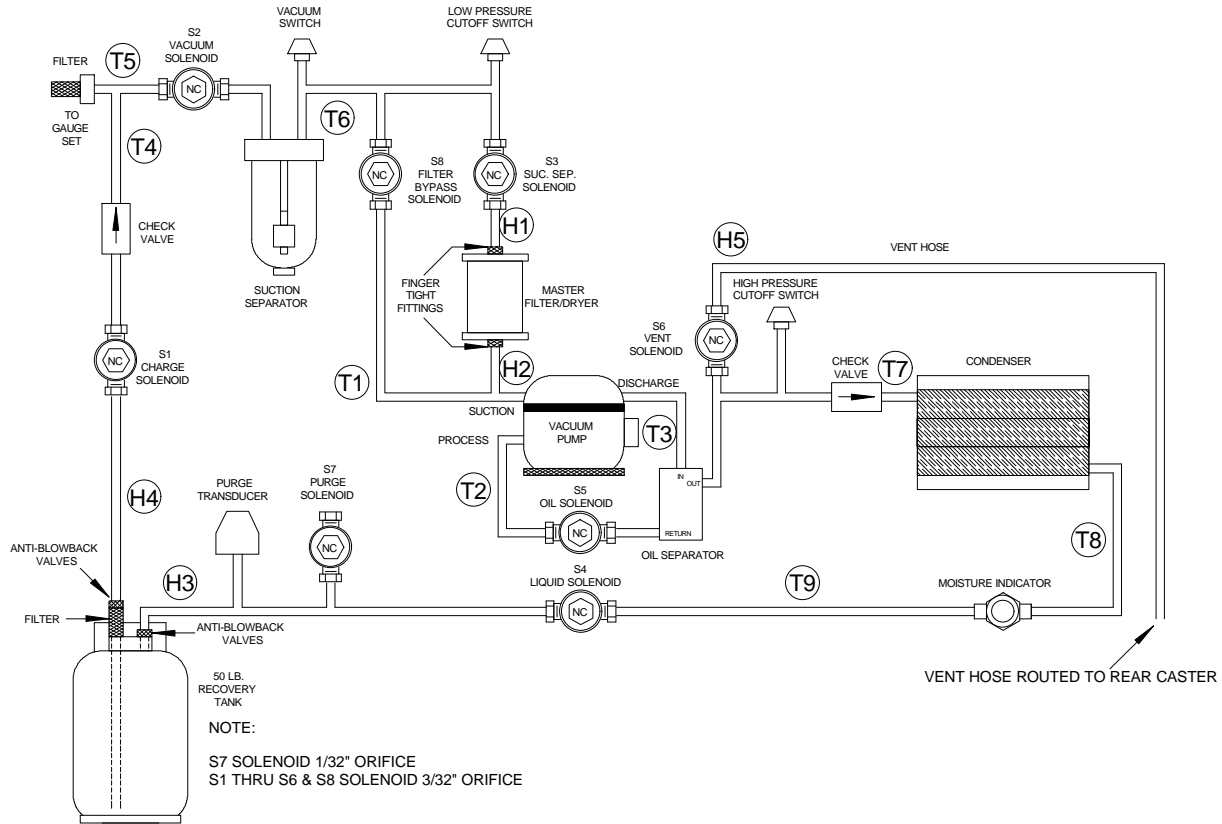

HOSES & TUBING

ITEM	DESCRIPTION	PART NUMBER	ITEM	DESCRIPTION	PART NUMBER
T1	Tube, Suction of Pump	EAH0002C00A	H1	Hose, R-12 BLUE Master Filter	EAH0011C00A
T2	Tube, Oil Return	EAH0003C00A	H1	Hose, R-134a BLUE Master Filter	EAH0012C00A
T3	Tube, Discharge of Pump	EAH0004C00A	H2	Hose, R-12 BLUE Master Filter	EAH0011C00A
T4	Tube, Charge	EAH0005C00A	H2	Hose, R-134a BLUE Master Filter	EAH0012C00A
T5	Tube, Vacuum	EAH0006C00A	H3	Hose, R-12 RED	3988-0303-02
T6	Tube, Separator	EAH0007C00A	H3	Hose, R-134a RED	3988-0284-02
T7	Tube, Input of Condenser	EAH0008C00A	H4	Hose, R-12 BLUE	3988-0304-04
T8	Tube, Output of Condenser	EAH0009C00A	H4	Hose, R-134a BLUE	3988-0285-04
T9	Tube, Output of Moisture Indicator	EAH0010C00A	H5	Hose, 48" Vent	0669-0229