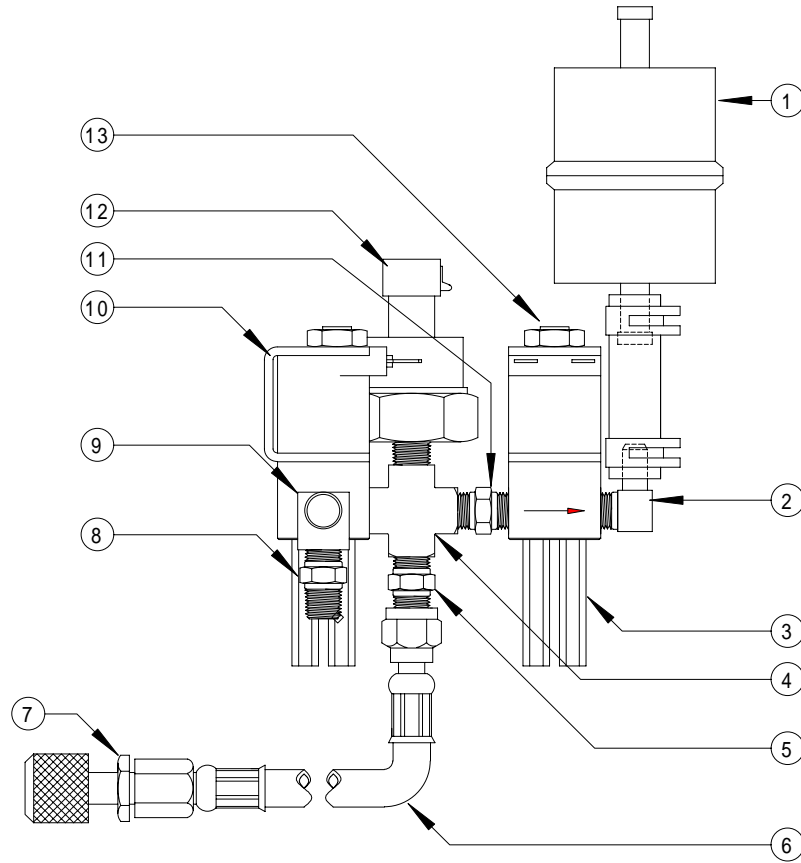

PURGE/LIQUID SOLENOID ASSEMBLY

ITEM	DESCRIPTION	PART NUMBER	ITEM	DESCRIPTION	PART NUMBER
1	Filter, Gas	0301-0119	7b	Valve, R-134a Anti-Blow Back	4719-0055-02
2	Fitting, Elbow	0647-0104	8	Fitting, 1/8 npt x7/16 Tubo	0647-0206-01
3	Post, Solenoid Hex	0429-0039-09	9	Elbow, Street	0647-0044
4	Fitting, 1/8 Fem. Cross	0647-0212-01	10	Solenoid, Liquid	0304-0054-01
5	Fitting, 1/8 nptx7/16 Tubo	0647-0206-01	11	Fitting, 1/8x1/8 Nipple	4982-0076-01
6a	Hose, R-12 RED	3988-0303-02	12	Transducer, Purge	0514-0035-01
6b	Hose, R-134a RED	3988-0284-02	13	Solenoid, Purge	0304-0056-01
7a	Valve, R-12 Anti-Blow Back	4719-0055-01