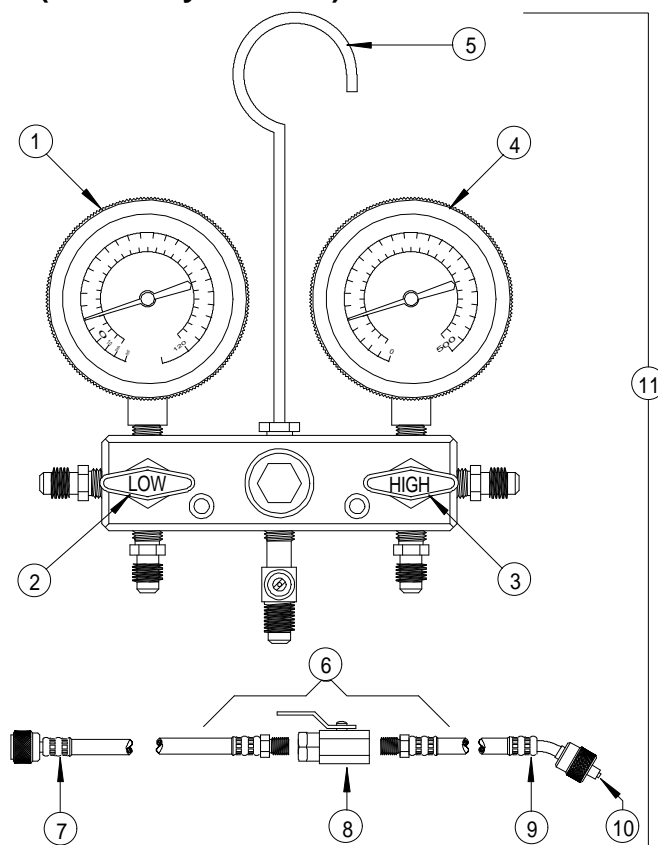

UNIWELD GAUGE SET (W/Old Style Hoses)

ITEM	DESCRIPTION	PART NUMBER FOR R-12	PART NUMBER FOR R-134a
1	Gauge, Low Side	EAH0013C03A	EAH0014C08A
a	Bezel	EAH0013C07A	EAH0013C07A
2a	Handle Assy., Low	EAH0013C04A	EAH0013C04A
2b	Seat Assy.	EAH0014C04A	EAH0014C04A
2c	Seal Kit	EAK0017C00A	EAK0017C00A
3a	Handle Assy., High	EAH0013C05A	EAH0013C05A
3b	Seat Assy.	EAH0014C04A	EAH0014C04A
3c	Seal Kit	EAK0017C00A	EAK0017C00A
4	Gauge, High Side	EAH0013C02A	EAH0014C07A
a	Bezel	EAH0013C07A	EAH0013C07A
5	Hook & Nut Assy.	EAH0013C01A	EAH0013C01A
6a	Hose Assy. with Valve, Blue	EAH0013C10A	-
6b	Hose Assy. with Valve, Red	EAH0013C08A	-
6c	Hose Assy. with Valve, Yellow	EAH0013C09A	EAH0014C09A
7a	Hose, 65" Blue	EAH0013C06A	-
7b	Hose, 72" Blue	-	EAH0014C11A
7c	Hose, 65" Red	EAH0013C16A	-
7d	Hose, 72" Red	-	EAH0014C10A
7e	Hose, 65" Yellow	EAH0013C15A	-
8	Valve, Ball	EAH0013C11A	EAH0013C11A
9a	Hose, 6" Blue	EAH0013C14A	-
9b	Hose, 6" Red	EAH0013C12A	-
9c	Hose, 6" Yellow	EAH0013C13A	EAH0014C05A
10	Kit, Hose Repair	EAK0053C01AB	EAK0053C02AB
11	Gauge Set W/Hoses	EAH0013C00A	EAH0014C01A