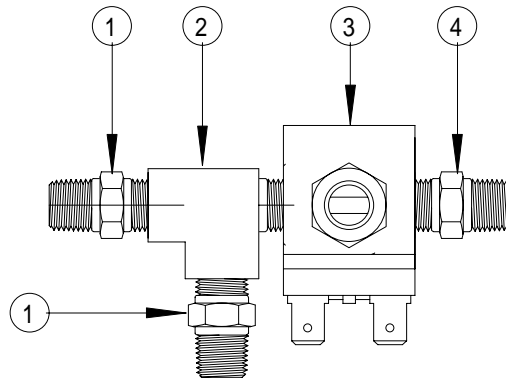

VACUUM SOLENOID ASSEMBLY

ITEM	DESCRIPTION	PART NUMBER	ITEM	DESCRIPTION	PART NUMBER
1	Fitting, 1/8 nptx7/16 Tubo	0647-0206-01	3	Solenoid, Vacuum	0304-0054-01
2	Fitting, 1/8mx1/8f Tee	0647-0208-01	4	Fitting 1/8x1/8 Nipple	4982-0076-01