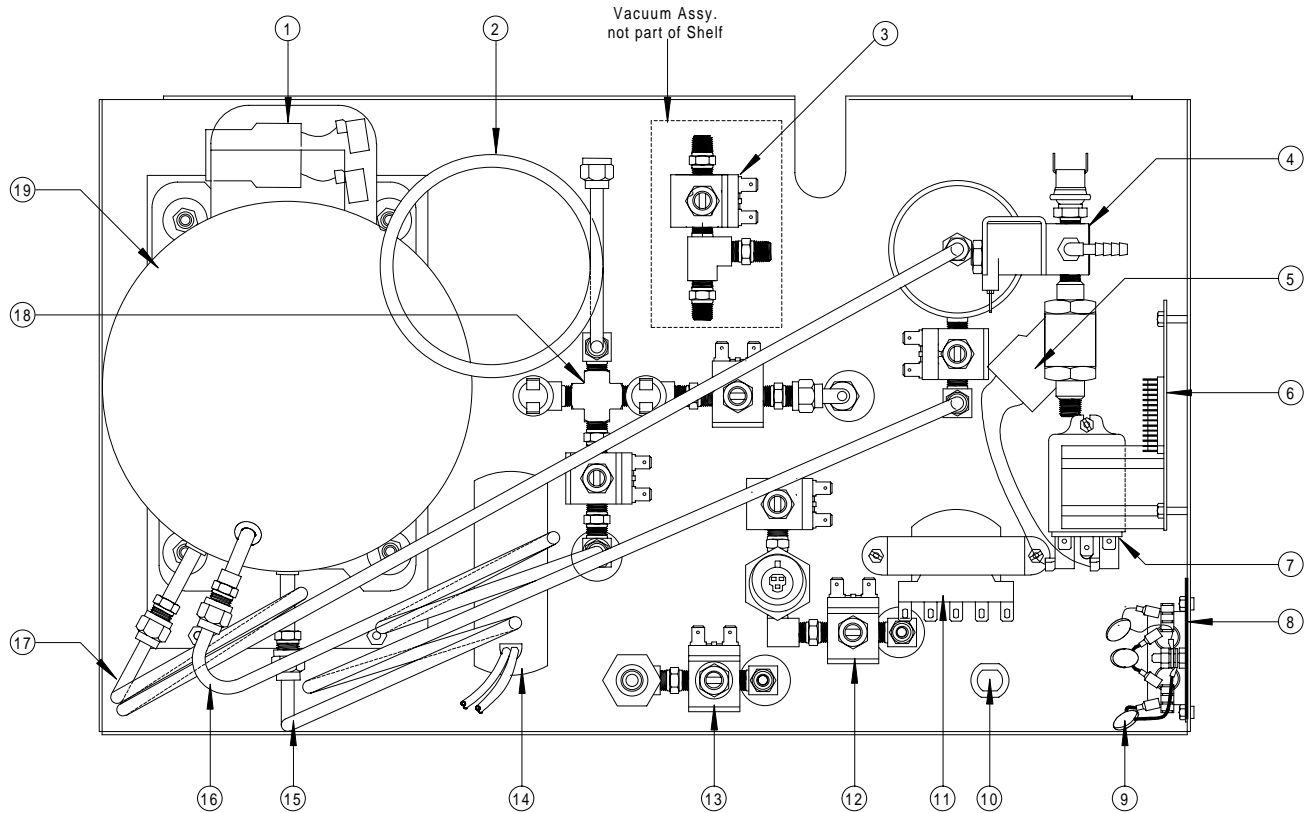

PUMP COMPARTMENT

ITEM	DESCRIPTION	PART NUMBER	ITEM	DESCRIPTION	PART NUMBER
1	Cap Assy. Suppression	7009-2452-01	10b	Cord, AC Power	6001-0191-01
2	Tube Assy. (T6)	EAH0007C00A	11	Transformer, 24 Volt	0778-0486-01
3	Solenoid Assy, Vacuum	See Page 4-5	12	Solenoid Assy, Purge	See Page 4-6
4	Solenoid Assy. Oil	See Page 4-5	13	Solenoid Assy, Charge	See Page 4-7
5	Cap Assy. Suppression	7009-2452-01	14	Cap, Start	0303-0109-09
6	Board, Plumbing	7001-2284-01	15	Tube Assy. (T2)	EAH0003C00A
a	Fuse, 3 amp (F1)	0739-0103	16	Tube Assy. (T1)	EAH0002C00A
b	Fuse, 1 amp (F2)	0739-0008	17	Tube Assy. (T3)	EAH0004C00A
7	Relay, External Pump	0783-0352-01	18	Solenoid Assy, Separator/Bypass	See Page 4-8
8	Filter, 3 amp Line	0749-0219-01	19	Compressor Assy.	7009-2258-02
9a	Varistors (1)	7009-1320	NS	Condenser	0111-0706-01
9b	Varistors (2)	7009-1320-03	NS	Fan, Condenser	0587-0504
10a	Bushing, Heyco	2035-0008