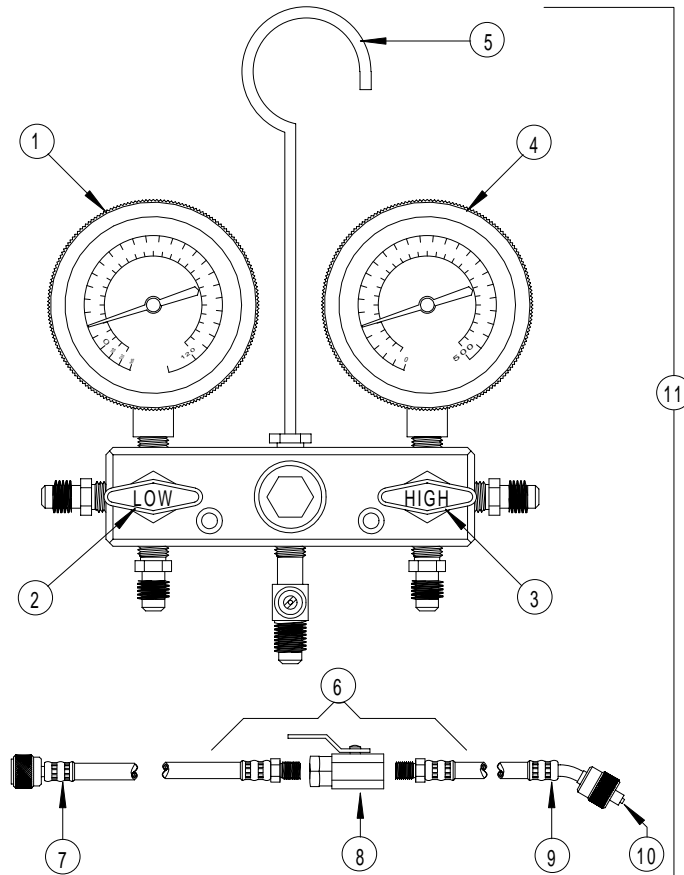

UNIWELD GAUGE SET

ITEM	DESCRIPTION	PART NUMBER FOR R-12	PART NUMBER FOR R-134a
1	Gauge, Low Side	EAH0013C03A	EAH0014C08A
a	Bezel	EAH0013C07A	EAH0013C07A
2a	Handle Assy., Low	EAH0013C04A	EAH0013C04A
2b	Seat Assy.	EAH0014C04A	EAH0014C04A
2c	Seal Kit	EAK0017C00A	EAK0017C00A
3a	Handle Assy., High	EAH0013C05A	EAH0013C05A
3b	Seat Assy.	EAH0014C04A	EAH0014C04A
3c	Seal Kit	EAK0017C00A	EAK0017C00A
4	Gauge, High Side	EAH0013C02A	EAH0014C07A
a	Bezel	EAH0013C07A	EAH0013C07A
5	Hook & Nut Assy.	EAH0013C01A	EAH0013C01A
6a	Hose Assy. with Valve, Blue	EAH0013C10A	N/A
6b	Hose Assy. with Valve, Red	EAH0013C08A	N/A
6c	Hose Assy. with Valve, Yellow	EAH0013C09A	EAH0014C09A
7a	Hose, 65" Blue	EAH0013C06A	N/A
7b	Hose, 72" Blue	N/A	EAH0014C11A
7c	Hose, 65" Red	EAH0013C16A	N/A
7d	Hose, 72" Red	N/A	EAH0014C10A
7e	Hose, 65" Yellow	EAH0013C15A	N/A
8	Valve, Ball	EAH0013C11A	EAH0013C11A
9a	Hose, 6" Blue	EAH0013C14A	N/A
9b	Hose, 6" Red	EAH0013C12A	N/A
9c	Hose, 6" Yellow	EAH0013C13A	EAH0014C05A
10	Kit, Hose Repair	EAK0053C01AB	EAK0053C02AB
11	Gauge Set W/Hoses	EAH0013C00A	EAH0014C01A