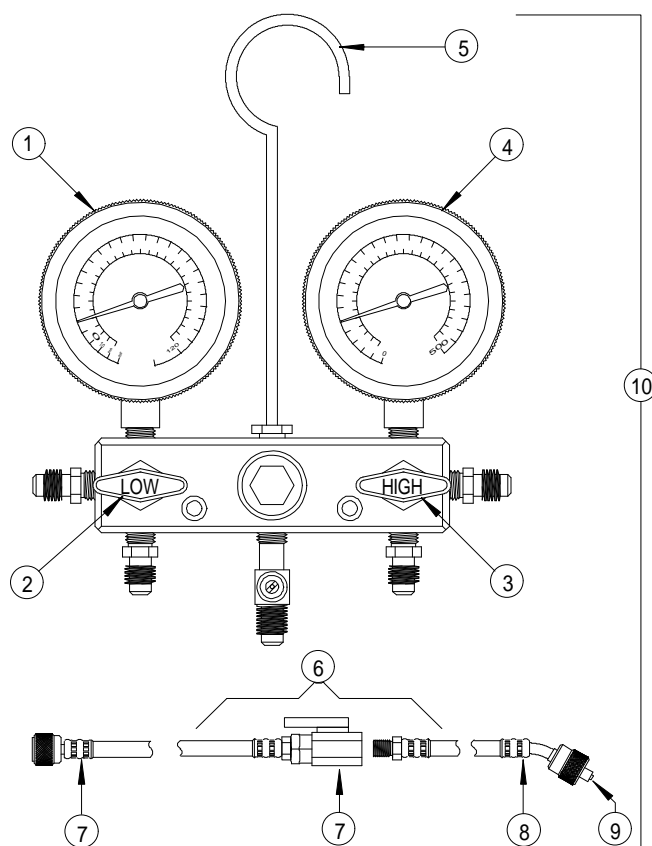

UNIWELD GAUGE SET (W/New Style Hoses)

ITEM	DESCRIPTION	PART NUMBER FOR R-12	PART NUMBER FOR R-134a
1	Gauge, Low Side	EAH0013C03A	EAH0014C08A
a	Bezel	EAH0013C07A	EAH0013C07A
2a	Handle Assy., Low	EAH0013C04A	EAH0013C04A
2b	Seat Assy.	EAH0014C04A	EAH0014C04A
2c	Seal Kit	EAK0017C00A	EAK0017C00A
3a	Handle Assy., High	EAH0013C05A	EAH0013C05A
3b	Seat Assy.	EAH0014C04A	EAH0014C04A
3c	Seal Kit	EAK0017C00A	EAK0017C00A
4	Gauge, High Side	EAH0013C02A	EAH0014C07A
a	Bezel	EAH0013C07A	EAH0013C07A
5	Hook & Nut Assy.	EAH0013C01A	EAH0013C01A
6a	Hose Assy. with Valve, Blue	EAH0013C10B	-
6b	Hose Assy. with Valve, Red	EAH0013C08B	-
6c	Hose Assy. with Valve, Yellow	EAH0013C09B	EAH0014C09B
7a	Hose, 65" Blue, with Valve	EAH0013C06B	-
7b	Hose, 72" Blue, without Valve	-	EAH0014C11A
7c	Hose, 65" Red, with Valve	EAH0013C16B	-
7d	Hose, 72" Red, without Valve	-	EAH0014C10A
7e	Hose, 65" Yellow, with Valve	EAH0013C15B	-
8a	Hose, 6" Blue	EAH0013C14B	-
8b	Hose, 6" Red	EAH0013C12B	-
8c	Hose, 6" Yellow	EAH0013C13B	EAH0014C05B
9	Kit, Hose Repair	EAK0053C01AB	EAK0053C02AB
10	Gauge Set W/Hoses	EAH0013C00A	EAH0014C01A