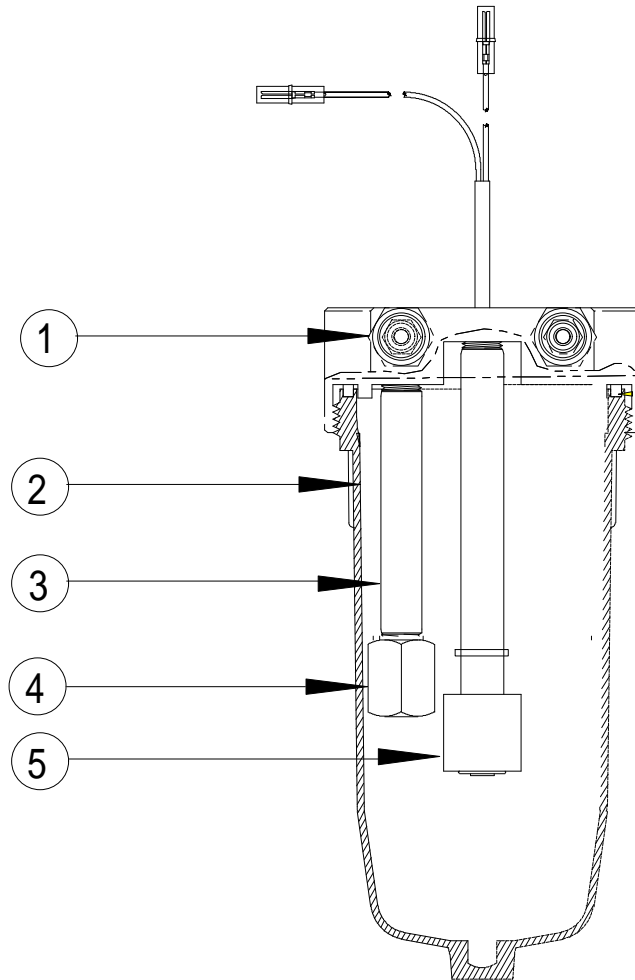

UNIWELD GAUGE SET (W/New Style Hoses)

ITEM	DESCRIPTION	PART NUMBER FOR R-12	PART NUMBER FOR R-134a
1	Gauge, Low Side	EAH0013C03A	EAH0014C08A
a	Bezel	EAH0013C07A	EAH0013C07A
2a	Handle Assy., Low	EAH0013C04A	EAH0013C04A
2b	Seat Assy.	EAH0014C04A	EAH0014C04A
2c	Seal Kit	EAK0017C00A	EAK0017C00A
3a	Handle Assy., High	EAH0013C05A	EAH0013C05A
3b	Seat Assy.	EAH0014C04A	EAH0014C04A
3c	Seal Kit	EAK0017C00A	EAK0017C00A
4	Gauge, High Side	EAH0013C02A	EAH0014C07A
a	Bezel	EAH0013C07A	EAH0013C07A
5	Hook & Nut Assy.	EAH0013C01A	EAH0013C01A
6a	Hose Assy. with Valve, Blue	EAH0013C10B	-
6b	Hose Assy. with Valve, Red	EAH0013C08B	-
6c	Hose Assy. with Valve, Yellow	EAH0013C09B	EAH0014C09B
7a	Hose, 65" Blue, with Valve	EAH0013C06B	-
7b	Hose, 72" Blue, without Valve	-	EAH0014C11A
7c	Hose, 65" Red, with Valve	EAH0013C16B	-
7d	Hose, 72" Red, without Valve	-	EAH0014C10A
7e	Hose, 65" Yellow, with Valve	EAH0013C15B	-
8a	Hose, 6" Blue	EAH0013C14B	-
8b	Hose, 6" Red	EAH0013C12B	-
8c	Hose, 6" Yellow	EAH0013C13B	EAH0014C05B
9	Kit, Hose Repair	EAK0053C01AB	EAK0053C02AB
10	Gauge Set W/Hoses	EAH0013C00A	EAH0014C01A

PLASTIC BOWL ASSEMBLY

ITEM	DESCRIPTION	PART NUMBER	ITEM	DESCRIPTION	PART NUMBER
1	Fitting, Adapter	0647-0221-01	4	Fitting, Inlet Diffuser	7024-0511-01
2	Bowl, Separator	0382-0009-02	5	Switch, Float	7009-2102-01
3	Tube, Separator Inlet	4982-0074-01			

METAL BOWL ASSEMBLY

ITEM	DESCRIPTION	PART NUMBER	ITEM	DESCRIPTION	PART NUMBER
1	Thumbscrew	0938-0158-01	5	Gauge, Liquid Level	0330-0010-01
2	Washer	0400-5605-01	6	O-Ring, Bottom of Bowl	0617-0220-01
3	Ring, Mounting Bowl	0382-0512-01	7	Bowl, Bottom Cap	0382-0514-01
4	Bowl, Separator	0382-0513-01			