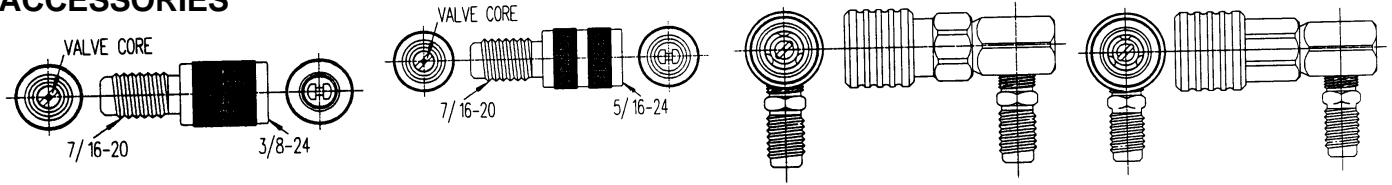

ACCESSORIES

1

2

3

4