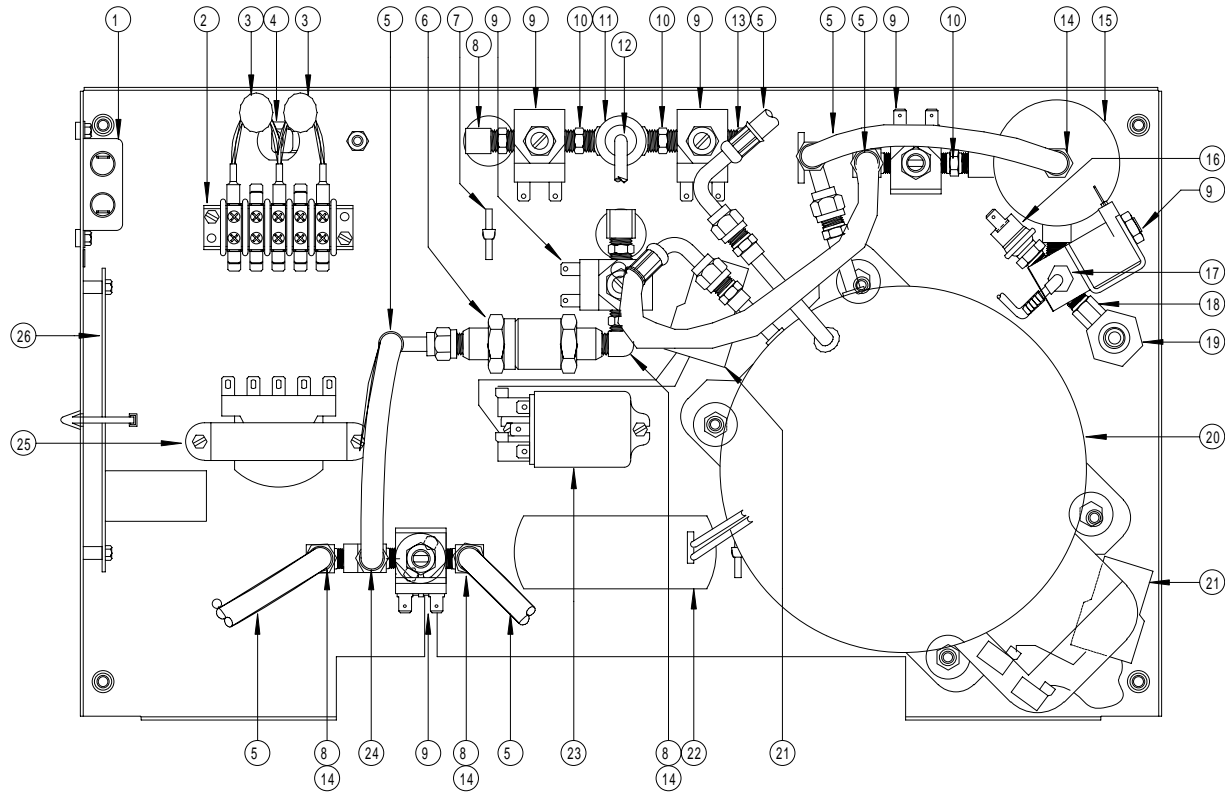

COMPRESSOR COMPARTMENT

ITEM	DESCRIPTION	PART NUMBER	ITEM	DESCRIPTION	PART NUMBER
1	Filter 3A Line	0749-0219-01	12	Transducer Cable	6004-0826-01
a	Varistor Assy. 115V	7009-1320	13	Plug	0647-0175-01
b	Varistor Assy. 220V	7009-1320-02	14	Fitting	0647-0206-01
2	Terminal Block	1039-1000-05	15	Oil Separator	0111-0906-01
3	Varistor Assy. 115V	7009-1320	16	Switch, High Pressure	0549-0036-01
a	Varistor Assy. 220V	7009-1320-02	17	Elbow	0647-0108
4	Bushing	2035-0008	a	Hose, 48" x 3/16" ID	0669-0229
a	AC Cord Assy., 115V	6001-0191-01	18	Adapter, 1/8M x 1/8F	0647-0241-01
b	AC Cord Assy., 220V	6001-0201-01	19	Check Valve	4015-0029-01
5	Hose Assy., RED	3988-0299-02	20	Compressor Assy. 115V	7009-2258-02
a	O-Ring	0617-0205-01	a	Compressor Assy. 220V	7009-2258-06
6	Check Valve	4015-0029-01	21	Suppression Cap	7009-2452-01
7	Mount, Snap-In	5878-0019-01	22	Starter Cap	0303-0109-09
8	Elbow 90 Degrees	0647-0044	23	Relay	0783-0352-01
9	Solenoid Valve	0304-0054-01	24	Tee, Street	0647-0208-01
a	Elbow 90 Degrees	0647-0044	a	Fitting	0647-0206-01
b	Fitting	0647-0206-01	25	Transformer	0778-0486-01
c	Nipple, Hex	4982-0076-01	26	Plumbing Board	7001-2284-01
10	Nipple, Hex	4982-0076-01	a	Fuse, 3 amp (F1)	0739-0103
11	Transducer, Purge	0514-0034-01	b	Fuse, 1 amp (F2)	0739-0008
a*	Transducer, Purge	0514-0035-01	NS	Switch, Low Pressure	0549-0035-01
b	Fitting, THRD	0647-0206-01	NS	Switch, Vacuum	0549-0037-01
c	Fitting, Cross	0647-0212-01	NS	Solenoid, Separator	0304-0066-01

* Revision 1.10 software must be used when the Kavlico Transducer is installed.