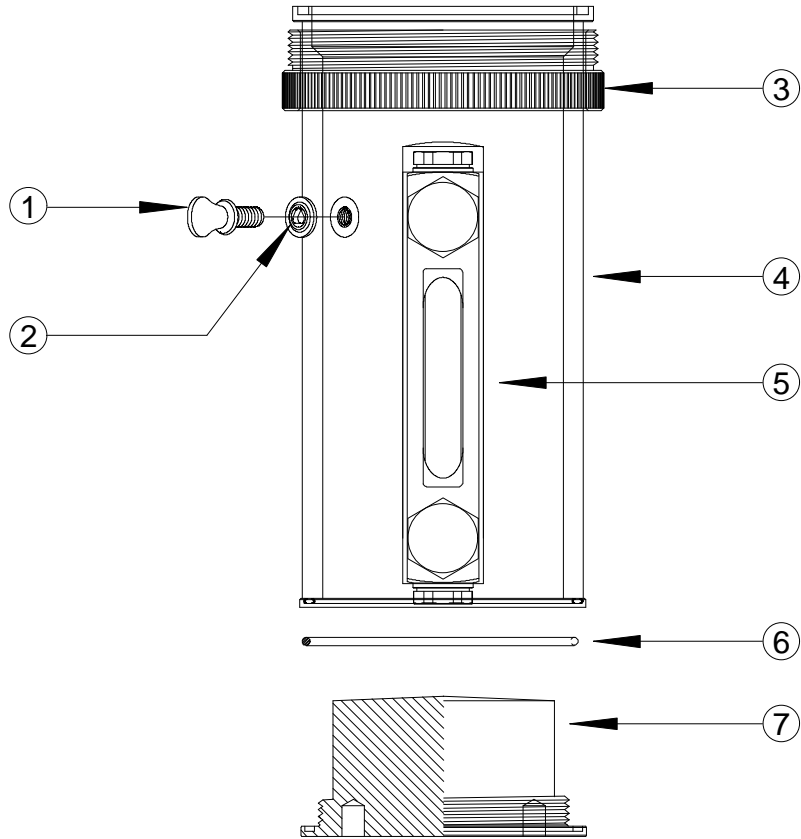

8

ITEM	DESCRIPTION	PART NUMBER	ITEM	DESCRIPTION	PART NUMBER
1	GM Adapter	0647-0196-01	8a	R-134a Adapter, High	0647-0287-09 Obsolete
2	Ford Adapter	0647-0200-01	8b	R-134a Adapter, Low	0647-0287-10 Obsolete
3	Large GM Adapter	0647-0199-01	8c	Kit, O-Ring	ARG04040
4	GM/Ford	0647-0197-01	NS	Desiccant Bag, R-12	0671-1026-01
5	Inline Filter, R-12	7009-2417-01	NS	Desiccant Bag, R-134a	0671-1018-02
5a	Inline Filter, R-134a	7009-2418-01	NS	Video Tape, MRC-312	0693-2008
6	Wrench, Filter	0001-0067-01	NS	Video Tape, MRC-334	0693-2009
7a	R-134a Adapter, High	0647-0287-07	NS	Video Tape, MTC-3120	0693-2005
7b	R-134a Adapter, Low	0647-0287-08	NS	Video Tape, MTC-3340	0693-2006
7c	Kit, O-Ring	EAK0027C00AS			

PLASTIC BOWL ASSEMBLY

ITEM	DESCRIPTION	PART NUMBER	ITEM	DESCRIPTION	PART NUMBER
1	Fitting, Adapter	0647-0221-01	4	Fitting, Inlet Diffuser	7024-0511-01
2	Bowl, Separator	0382-0009-02	5	Switch, Float	7009-2102-01
3	Tube, Separator Inlet	4982-0074-01			

METAL BOWL ASSEMBLY

ITEM	DESCRIPTION	PART NUMBER	ITEM	DESCRIPTION	PART NUMBER
1	Thumbscrew	0938-0158-01	5	Gauge, Liquid Level	0330-0010-01
2	Washer	0400-5605-01	6	O-Ring, Bottom of Bowl	0617-0220-01
3	Ring, Mounting Bowl	0382-0512-01	7	Bowl, Bottom Cap	0382-0514-01
4	Bowl, Separator	0382-0513-01			