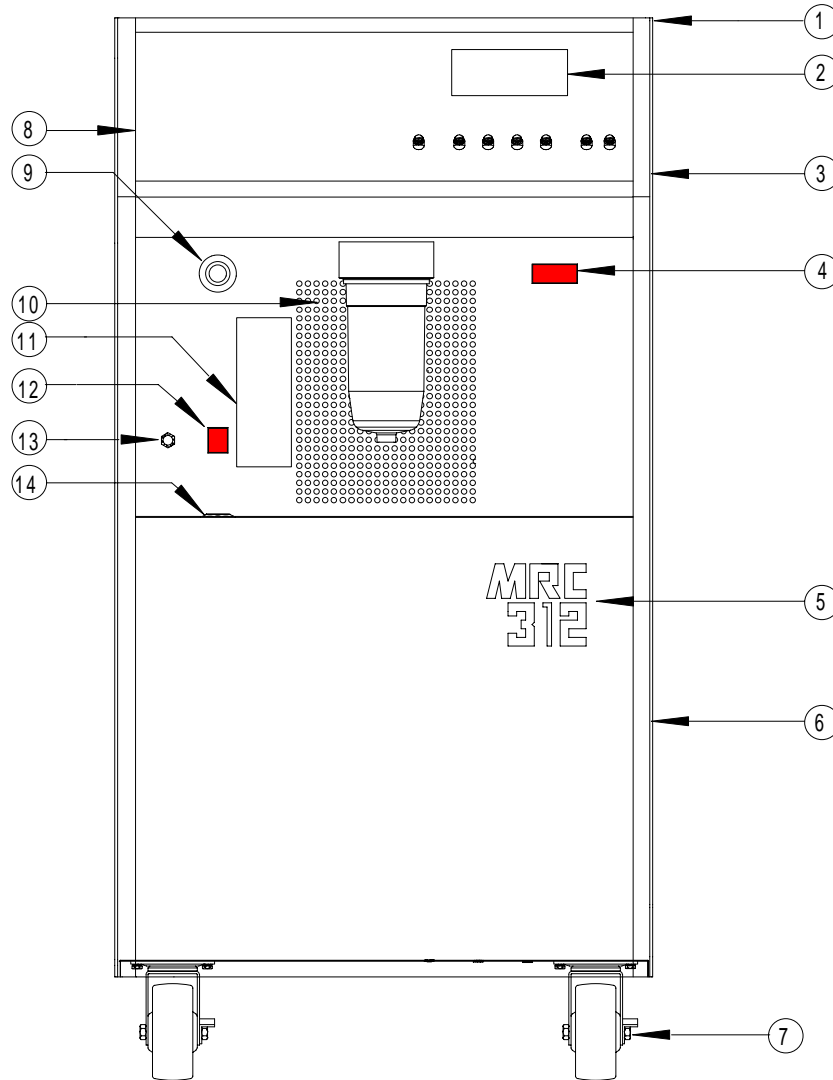

Serial # Location - Back side in front of scale assembly.

Example:

NS: NOT SHOWN IN PICTORIAL

Purge Transducers:

0514-0034-01 DATA INSTRUMENTS (SILVER)
0514-0035-01 KAVLICO (BLACK)

Revision 1.10 software must be used when the Kavlico Transducer is installed.

FRONT VIEW

ITEM	DESCRIPTION	PART NUMBER	ITEM	DESCRIPTION	PART NUMBER
1	Storage Tray	7022-0115-01	9	Alarm Beeper	0316-0205-01
2	Display/Control Bd.	7001-2283-01	10a	Plastic Bowl Assy.	See Page 4-8
2a	LCD Display	0527-0008-01	10b	Metal Bowl Assy.	See Page 4-9
3a	Cabinet, Upper MRC	7020-2132-01	NS	O-Ring	4053-0020-01
b	Cabinet, Upper ACT	7020-2131-01	11	Label, Service Proc.	0682-0969-01
4	Switch, On/Off	1922-0118-01	12	Switch, Momentary	0764-0254-01
5a	Label, MRC-312	0682-1084-01	13a	End Cap for R12	4312-5007-01
b	Label, MRC-334	0682-1085-01	b	End Cap for R134a	4312-5010-01
c	Label, ACT-3120	0682-1096-01	c	Nipple Bulkhead R12	0647-0285-01
d	Label, ACT-3340	0682-1095-01	d	Nipple Bulkhead R134a	0647-0286-01
6a	Cabinet, Lower MRC	7020-2130-01	14	Moisture Indicator	7009-2105-02
b	Cabinet, Lower ACT	7020-2130-02	a	Moisture Indicator Kit	EAK0016C00A
7	Caster W/Brake	3645-0055-02	NS	Label, Error Code	EAL0039C00A
8a	Panel, MRC Front	7005-2511-01			
b	Panel, ACT Front	7005-2512-01			