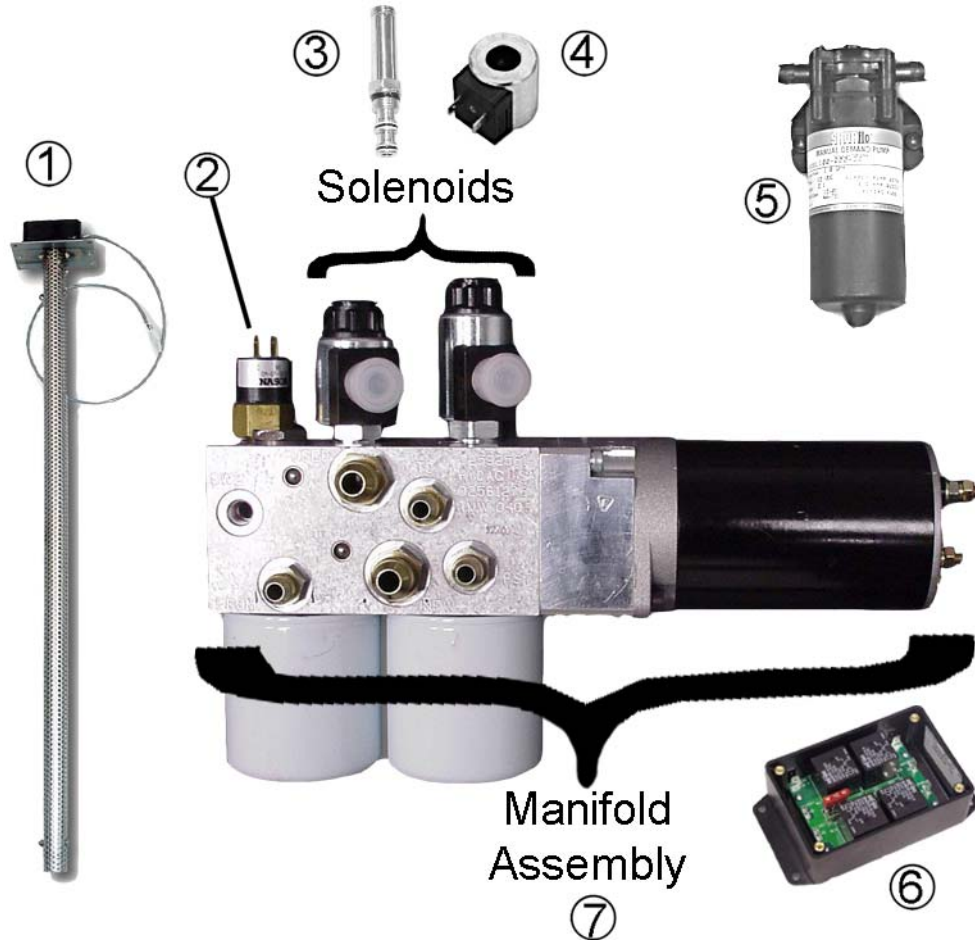

PARTS BY PICTORIAL

FRONT VIEW

* INDICATES NUMBER IN SYSTEM, BUT NO INITIAL STOCK UNTIL FIRST ORDER
 NS: NOT SHOWN IN PICTORIAL

ITEM	DESCRIPTION	PART NUMBER	ITEM	DESCRIPTION	PART NUMBER
1a	Board Assly, Main (FX - EETF303A)	NOR941403	10	Magnet Assembly, Dock	NOR940922
1b	Board Assly, Main (MFX - EETF304A)	NOR940969	11	Bottle, New PS Fluid	NOR940913
2	Valve, Flow Control	NOR940912	12	Sink, Top, gray	NOR941163 *
3	Filter, Canister	NOR940796	13	Console, gray	NOR941164 *
4a	Hose, Service, black, ATF	NOR940785	14	Chassis, gray	NOR941162 *
4b	Hose, Service, red, ATF	NOR940786	15a	Door, Service, MFX	NOR940970 *
5	Caster, w/brake	NOR942118	15b	Door, Service, FX	NOR941404 *
6	Caster, w/o brake	NOR942137	16a	Hose, Service, black, PS Fluid	NOR940787
7a	Tank, New Fluid	NOR941160 *	16b	Hose, Service, red, PS Fluid	NOR940788
7b	Tank, Waste Fluid	NOR941161 *	NS	Cap, Tank	NOR942113
8	Cable, Battery	NOR941210	NS	Mat, Vinyl	NOR940905
9	Pendant Control Assembly	NOR940834	NS	Screen, Used Fluid	NOR942150
9a	Switch, inside Pendant	NOR940663			

INTERNAL ELECTRIC / MECHANICAL PARTS

NOTE PARTS NOT SHOWN TO SCALE WITH EACH OTHER.

NOTE REPORT ALL FAILURES OF REVERSIBLE PUMP TO TECHNICAL SUPPORT FOR TRACKING. IF REVERSIBLE PUMP IS FOUND DEFECTIVE ENTIRE MANIFOLD ASSEMBLY MUST BE REPLACED.

ITEM	DESCRIPTION	PART NUMBER	ITEM	DESCRIPTION	PART NUMBER
1	Sensor Rod, Fluid Level	NOR940469	4a	Solenoid Coil Assembly, Size 8, S1	NOR940841
2	Switch, Pressure	NOR940843	4b	Solenoid Coil Assembly, Size 10, S2	NOR940842
3a	Solenoid Valve Core, size 8, S1	NOR940839	5	Pump, PSX	NOR940551
3b	Solenoid Valve Core, size 10, S2	NOR940840	6	Board, Motor Control	NOR940473
			7	Manifold Assembly, includes Reversible Pump, Pressure Switch, Solenoids and Filters	NOR940470