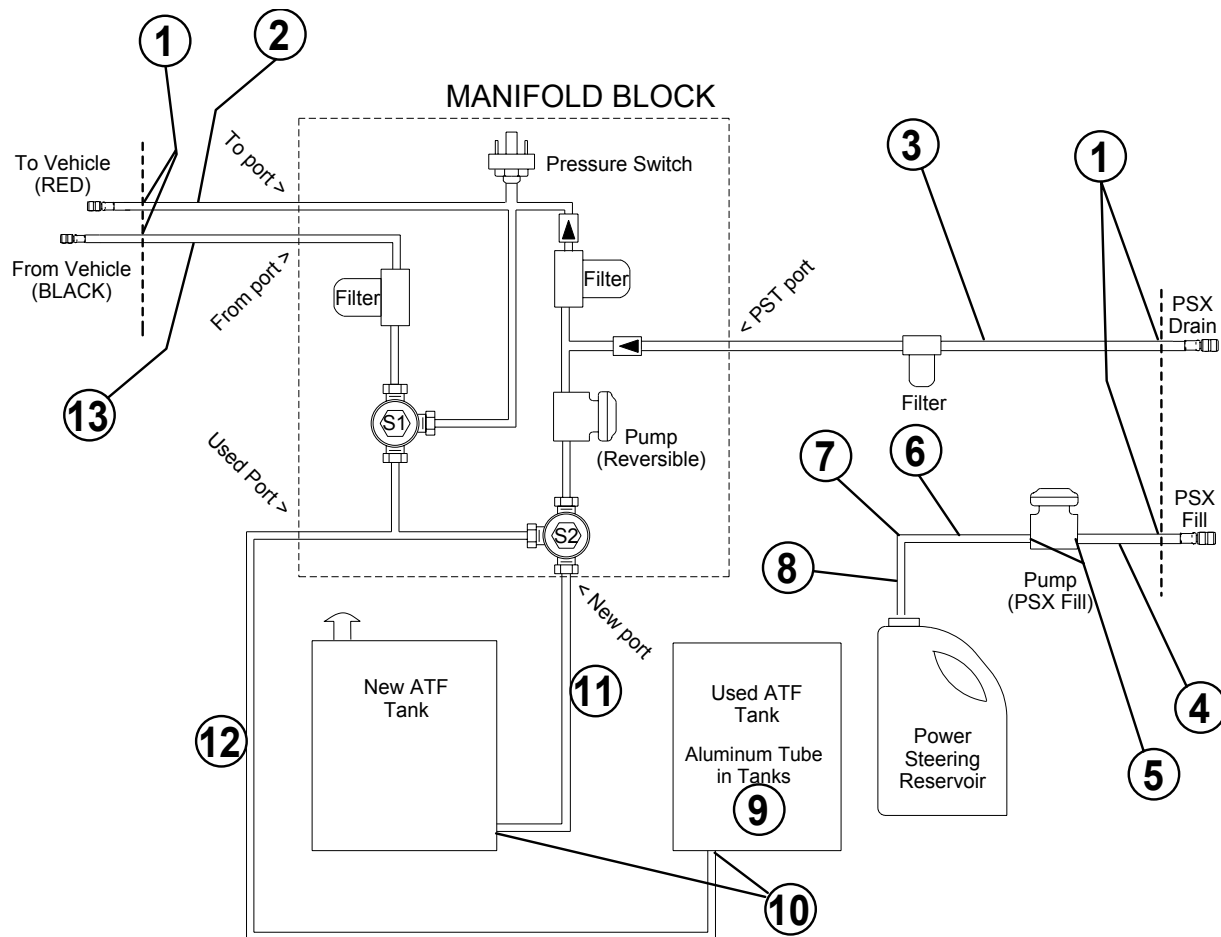

INTERNAL FITTINGS AND HOSES (EETF304A)

ITEM	DESCRIPTION	PART NUMBER	ITEM	DESCRIPTION	PART NUMBER
1	Elbow, plastic	NOR940241	8	Hose, PSX Fill 3	NOR940795
2	Hose, "To Port"	NOR941229	9	Tube, Tank, aluminum,	NOR941167
3	Hose, PSX Drain	NOR941231	10	Elbow, plastic	NOR941226
4	Hose, PSX Fill 1	NOR941232	11	Hose, "New Port"	NOR941228
5	Clips, PSX Pump	NOR940778	12	Hose, "Used Port"	NOR941227
6	Hose, PSX Fill 2	NOR941233	13	Hose, "From Port"	NOR941230
7	Elbow, plastic	NOR940559