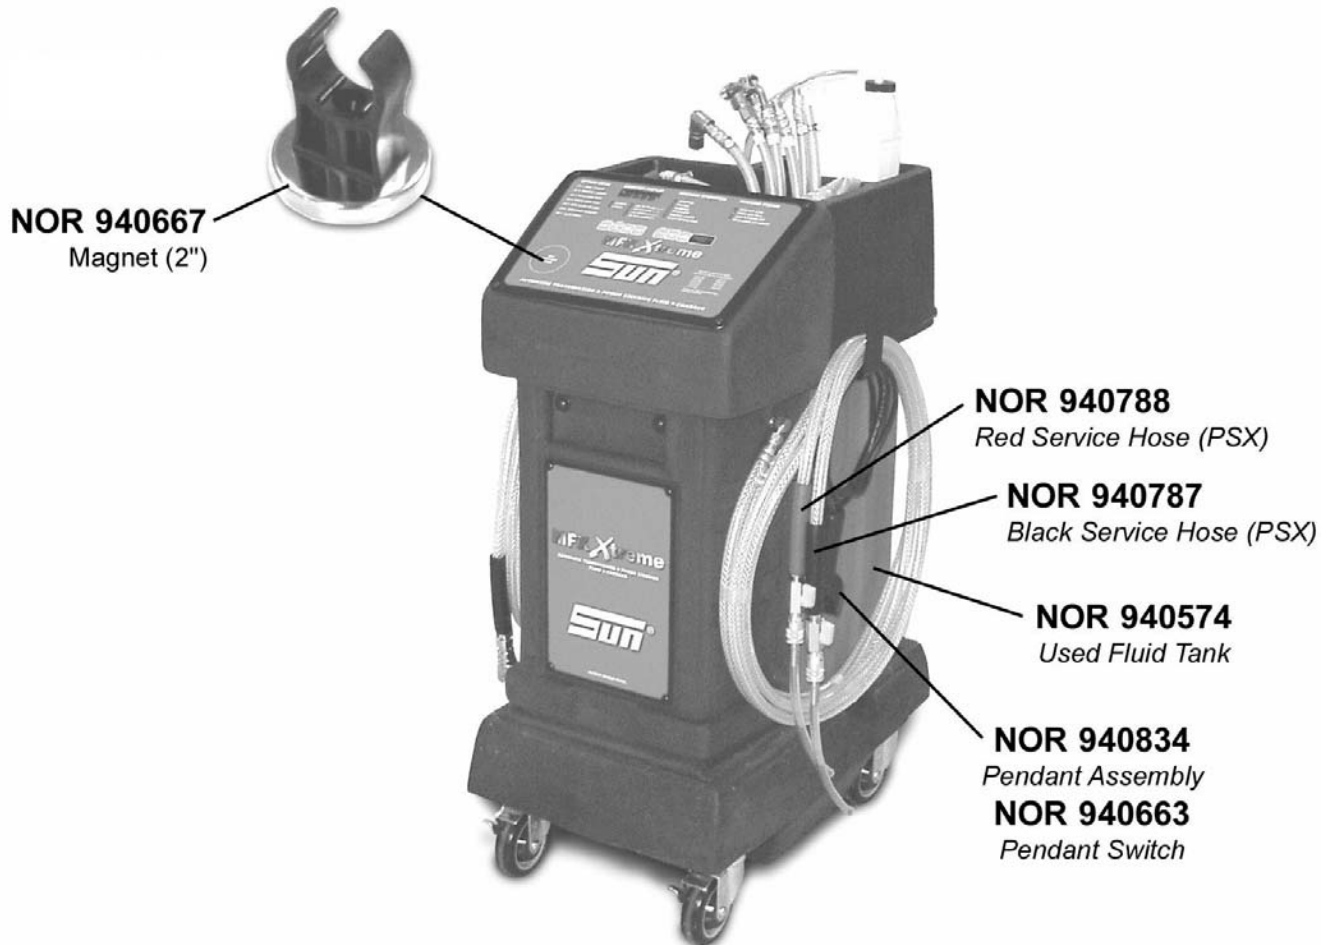

PARTS BY PICTORIAL

FRONT VIEW